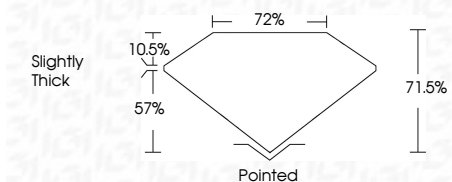

ELECTRONIC COPY

LG635481089
Report verification at igi.org

May 17, 2024
IGI Report Number **LG635481089**
Description **LABORATORY GROWN DIAMOND**
Shape and Cutting Style **PRINCESS CUT**
Measurements **7.24 X 7.01 X 5.01 MM**

GRADING RESULTS
Carat Weight **2.22 CARATS**
Color Grade **F**
Clarity Grade **VS 2**

ADDITIONAL GRADING INFORMATION
Polish **EXCELLENT**
Symmetry **EXCELLENT**
Fluorescence **NONE**
Inscription(s) **IGI LG635481089**
Comments: This Laboratory Grown Diamond was created by Chemical Vapor Deposition (CVD) growth process and may include post-growth treatment. Type IIa

May 17, 2024
IGI Report No. LG635481089
PRINCESS CUT
7.24 X 7.01 X 5.01 MM
2.22 CARATS
Color Grade **F**
Clarity Grade **VS 2**
Depth **71.05%**
Table **10.5%**
Girdle **57%**
Slightly Thick
Pointed
Polish **EXCELLENT**
Symmetry **EXCELLENT**
Fluorescence **NONE**
Inscription(s) **IGI LG635481089**
Comments: This Laboratory Grown Diamond was created by Chemical Vapor Deposition (CVD) growth process and may include post-growth treatment. Type IIa

LABORATORY GROWN DIAMOND REPORT

May 17, 2024
IGI Report Number **LG635481089**
Description **LABORATORY GROWN DIAMOND**
Shape and Cutting Style **PRINCESS CUT**
Measurements **7.24 X 7.01 X 5.01 MM**

GRADING RESULTS
Carat Weight **2.22 CARATS**
Color Grade **F**
Clarity Grade **VS 2**