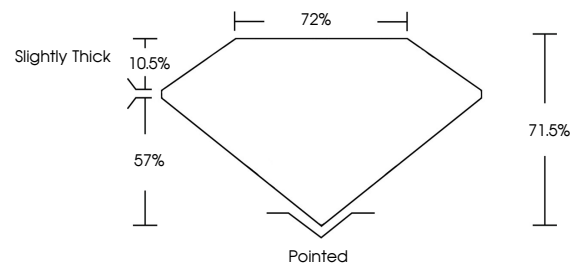

May 17, 2024
IGI Report No. LG635481089
PRINCESS CUT
7.24 X 7.01 X 5.01 MM
2.22 CARATS
Color Grade **F**
Clarity Grade **VS 2**
Depth **71.05%**
Table **10.5%**
Girdle **57%**
Slightly Thick
Pointed
Polish **EXCELLENT**
Symmetry **EXCELLENT**
Fluorescence **NONE**
Inscription(s) **IGI LG635481089**
Comments: This Laboratory Grown Diamond was created by Chemical Vapor Deposition (CVD) growth process and may include post-growth treatment. Type IIa

LABORATORY GROWN DIAMOND REPORT

May 17, 2024
IGI Report Number **LG635481089**
Description **LABORATORY GROWN DIAMOND**
Shape and Cutting Style **PRINCESS CUT**
Measurements **7.24 X 7.01 X 5.01 MM**

GRADING RESULTS
Carat Weight **2.22 CARATS**
Color Grade **F**
Clarity Grade **VS 2**

PROPORTIONS

Sample Image Used

CLARITY CHARACTERISTICS

KEY TO SYMBOLS

Red symbols indicate internal characteristics.
Green symbols indicate external characteristics.

COLOR

D E F G H I J Faint Very Light Light