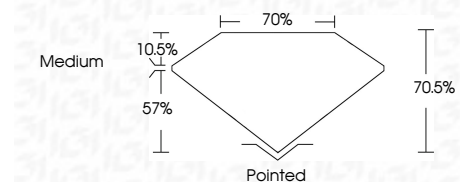

ELECTRONIC COPY

LG635481171
Report verification at igi.org

May 18, 2024
IGI Report Number **LG635481171**
Description **LABORATORY GROWN DIAMOND**
Shape and Cutting Style **PRINCESS CUT**
Measurements **7.35 X 7.31 X 5.15 MM**

GRADING RESULTS
Carat Weight **2.37 CARATS**
Color Grade **F**
Clarity Grade **VS 2**

ADDITIONAL GRADING INFORMATION
Polish **EXCELLENT**
Symmetry **EXCELLENT**
Fluorescence **NONE**
Inscription(s) **IGI LG635481171**
Comments: This Laboratory Grown Diamond was created by Chemical Vapor Deposition (CVD) growth process and may include post-growth treatment. Type IIa

May 18, 2024
IGI Report No. LG635481171
PRINCESS CUT
7.35 X 7.31 X 5.15 MM
2.37 CARATS
Color Grade **F**
Clarity Grade **VS 2**
Depth **57%**
Table **70%**
Girdle **Medium**
Culet **Pointed**
Polish **EXCELLENT**
Symmetry **EXCELLENT**
Fluorescence **NONE**
Inscription(s) **IGI LG635481171**
Comments: This Laboratory Grown Diamond was created by Chemical Vapor Deposition (CVD) growth process and may include post-growth treatment. Type IIa

May 18, 2024
IGI Report Number **LG635481171**
Description **LABORATORY GROWN DIAMOND**
Shape and Cutting Style **PRINCESS CUT**
Measurements **7.35 X 7.31 X 5.15 MM**
GRADING RESULTS
Carat Weight **2.37 CARATS**
Color Grade **F**
Clarity Grade **VS 2**
ADDITIONAL GRADING INFORMATION
Polish **EXCELLENT**
Symmetry **EXCELLENT**
Fluorescence **NONE**
Inscription(s) **IGI LG635481171**