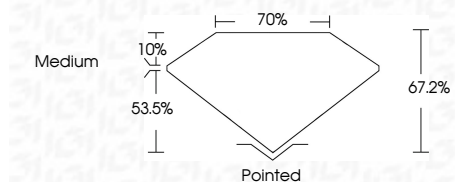

ELECTRONIC COPY

LG635481174
Report verification at igi.org

May 17, 2024
IGI Report Number **LG635481174**
Description **LABORATORY GROWN DIAMOND**
Shape and Cutting Style **PRINCESS CUT**
Measurements **7.95 X 7.90 X 5.31 MM**

GRADING RESULTS
Carat Weight **2.97 CARATS**
Color Grade **G**
Clarity Grade **VS 1**

ADDITIONAL GRADING INFORMATION
Polish **EXCELLENT**
Symmetry **EXCELLENT**
Fluorescence **NONE**
Inscription(s) **IGI LG635481174**
Comments: This Laboratory Grown Diamond was created by Chemical Vapor Deposition (CVD) growth process and may include post-growth treatment. Type IIa

May 17, 2024
IGI Report No. LG635481174
PRINCESS CUT
7.95 X 7.90 X 5.31 MM
2.97 CARATS
Color Grade **G**
Clarity Grade **VS 1**
Depth **67.2%**
Table **53.5%**
Girdle **Medium**
Culet **Pointed**
Polish **EXCELLENT**
Symmetry **EXCELLENT**
Fluorescence **NONE**
Inscription(s) **IGI LG635481174**
Comments: This Laboratory Grown Diamond was created by Chemical Vapor Deposition (CVD) growth process and may include post-growth treatment. Type IIa

May 17, 2024
IGI Report Number **LG635481174**
Description **LABORATORY GROWN DIAMOND**
Shape and Cutting Style **PRINCESS CUT**
Measurements **7.95 X 7.90 X 5.31 MM**

GRADING RESULTS
Carat Weight **2.97 CARATS**
Color Grade **G**
Clarity Grade **VS 1**