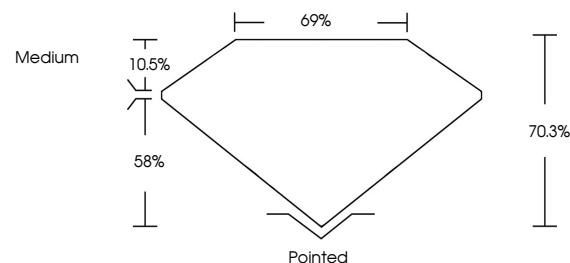

May 18, 2024
IGI Report No. **LG635481216**
PRINCESS CUT
7.59 X 7.45 X 5.24 MM
Carat Weight **2.54 CARATS**
Color Grade **G**
Clarity Grade **VS 1**
Depth **70.3%**
Table **69%**
Girdle **Medium**
Culet **Pointed**
Polish **EXCELLENT**
Symmetry **EXCELLENT**
Fluorescence **NONE**
Inscription(s) **IGI LG635481216**
Comments: This Laboratory Grown Diamond was created by Chemical Vapor Deposition (CVD) growth process and may include post-growth treatment. Type IIa

LABORATORY GROWN DIAMOND REPORT

May 18, 2024
IGI Report Number **LG635481216**
Description **LABORATORY GROWN DIAMOND**
Shape and Cutting Style **PRINCESS CUT**
Measurements **7.59 X 7.45 X 5.24 MM**

GRADING RESULTS
Carat Weight **2.54 CARATS**
Color Grade **G**
Clarity Grade **VS 1**

PROPORTIONS

Sample Image Used

CLARITY CHARACTERISTICS

KEY TO SYMBOLS

Red symbols indicate internal characteristics.
Green symbols indicate external characteristics.

COLOR

D E F G H I J Faint Very Light Light