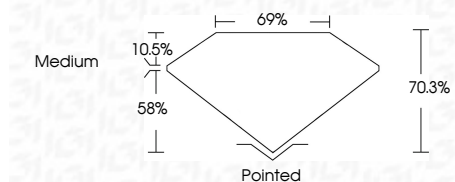

ELECTRONIC COPY

LG635481216
Report verification at igi.org

May 18, 2024
IGI Report Number **LG635481216**
Description **LABORATORY GROWN DIAMOND**
Shape and Cutting Style **PRINCESS CUT**
Measurements **7.59 X 7.45 X 5.24 MM**

GRADING RESULTS
Carat Weight **2.54 CARATS**
Color Grade **G**
Clarity Grade **VS 1**

ADDITIONAL GRADING INFORMATION
Polish **EXCELLENT**
Symmetry **EXCELLENT**
Fluorescence **NONE**
Inscription(s) **IGI LG635481216**
Comments: This Laboratory Grown Diamond was created by Chemical Vapor Deposition (CVD) growth process and may include post-growth treatment. Type IIa

May 18, 2024
IGI Report No. **LG635481216**
PRINCESS CUT
7.59 X 7.45 X 5.24 MM
Carat Weight **2.54 CARATS**
Color Grade **G**
Clarity Grade **VS 1**
Depth **70.3%**
Table **69%**
Girdle **Medium**
Culet **Pointed**
Polish **EXCELLENT**
Symmetry **EXCELLENT**
Fluorescence **NONE**
Inscription(s) **IGI LG635481216**
Comments: This Laboratory Grown Diamond was created by Chemical Vapor Deposition (CVD) growth process and may include post-growth treatment. Type IIa

LABORATORY GROWN DIAMOND REPORT

May 18, 2024
IGI Report Number **LG635481216**
Description **LABORATORY GROWN DIAMOND**
Shape and Cutting Style **PRINCESS CUT**
Measurements **7.59 X 7.45 X 5.24 MM**

GRADING RESULTS
Carat Weight **2.54 CARATS**
Color Grade **G**
Clarity Grade **VS 1**