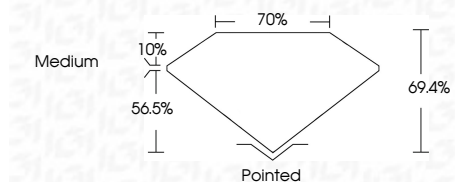

ELECTRONIC COPY

LG635481218
Report verification at igi.org

May 17, 2024
IGI Report Number **LG635481218**
Description **LABORATORY GROWN DIAMOND**
Shape and Cutting Style **PRINCESS CUT**
Measurements **7.56 X 7.56 X 5.25 MM**

GRADING RESULTS
Carat Weight **2.58 CARATS**
Color Grade **G**
Clarity Grade **VS 1**

ADDITIONAL GRADING INFORMATION
Polish **EXCELLENT**
Symmetry **EXCELLENT**
Fluorescence **NONE**
Inscription(s) **IGI LG635481218**
Comments: This Laboratory Grown Diamond was created by Chemical Vapor Deposition (CVD) growth process and may include post-growth treatment. Type IIa

May 17, 2024
IGI Report No. LG635481218
PRINCESS CUT
7.56 X 7.56 X 5.25 MM
2.58 CARATS
Color Grade **G**
Clarity Grade **VS 1**
Depth **56.4%**
Table **70%**
Girdle **Medium**
Culet **Pointed**
Polish **EXCELLENT**
Symmetry **EXCELLENT**
Fluorescence **NONE**
Inscription(s) **IGI LG635481218**
Comments: This Laboratory Grown Diamond was created by Chemical Vapor Deposition (CVD) growth process and may include post-growth treatment. Type IIa

May 17, 2024
IGI Report Number **LG635481218**
Description **LABORATORY GROWN DIAMOND**
Shape and Cutting Style **PRINCESS CUT**
Measurements **7.56 X 7.56 X 5.25 MM**

GRADING RESULTS
Carat Weight **2.58 CARATS**
Color Grade **G**
Clarity Grade **VS 1**