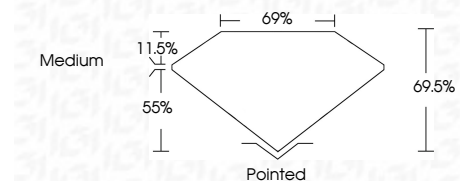

ELECTRONIC COPY

LG635481269
Report verification at igi.org

May 17, 2024
IGI Report Number **LG635481269**
Description **LABORATORY GROWN DIAMOND**
Shape and Cutting Style **PRINCESS CUT**
Measurements **7.53 X 7.35 X 5.11 MM**

GRADING RESULTS

Carat Weight **2.51 CARATS**
Color Grade **H**
Clarity Grade **VS 1**

ADDITIONAL GRADING INFORMATION

Polish **EXCELLENT**
Symmetry **EXCELLENT**
Fluorescence **NONE**

Inscription(s) **IGI LG635481269**

Comments: This Laboratory Grown Diamond was created by Chemical Vapor Deposition (CVD) growth process and may include post-growth treatment. Type IIa

IGI

May 17, 2024
IGI Report No. LG635481269
PRINCESS CUT
7.53 X 7.35 X 5.11 MM
Carat Weight **2.51 CARATS**
Color Grade **H**
Clarity Grade **VS 1**
Depth **69.5%**
Table **55%**
Girdle **Medium**
Culet **Pointed**
Polish **EXCELLENT**
Symmetry **EXCELLENT**
Fluorescence **NONE**
Inscription(s) **IGI LG635481269**