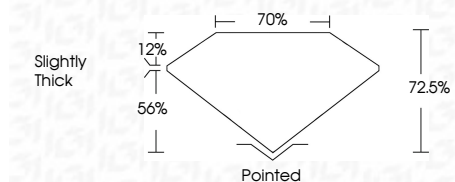

ELECTRONIC COPY

LG635481303
Report verification at igi.org

May 17, 2024
IGI Report Number **LG635481303**
Description **LABORATORY GROWN DIAMOND**
Shape and Cutting Style **PRINCESS CUT**
Measurements **6.88 X 6.76 X 4.90 MM**

GRADING RESULTS
Carat Weight **2.09 CARATS**
Color Grade **E**
Clarity Grade **VS 1**

ADDITIONAL GRADING INFORMATION
Polish **EXCELLENT**
Symmetry **EXCELLENT**
Fluorescence **NONE**
Inscription(s) **IGI LG635481303**
Comments: This Laboratory Grown Diamond was created by Chemical Vapor Deposition (CVD) growth process and may include post-growth treatment. Type IIa

May 17, 2024
IGI Report No. LG635481303
PRINCESS CUT
6.88 X 6.76 X 4.90 MM
2.09 CARATS
Color Grade **E**
Clarity Grade **VS 1**
Depth **72.5%**
Table **56%**
Girdle **Slightly Thick**
Culet **Pointed**
Polish **EXCELLENT**
Symmetry **EXCELLENT**
Fluorescence **NONE**
Inscription(s) **IGI LG635481303**
Comments: This Laboratory Grown Diamond was created by Chemical Vapor Deposition (CVD) growth process and may include post-growth treatment. Type IIa

LABORATORY GROWN DIAMOND REPORT

May 17, 2024
IGI Report Number **LG635481303**
Description **LABORATORY GROWN DIAMOND**
Shape and Cutting Style **PRINCESS CUT**
Measurements **6.88 X 6.76 X 4.90 MM**

GRADING RESULTS
Carat Weight **2.09 CARATS**
Color Grade **E**
Clarity Grade **VS 1**