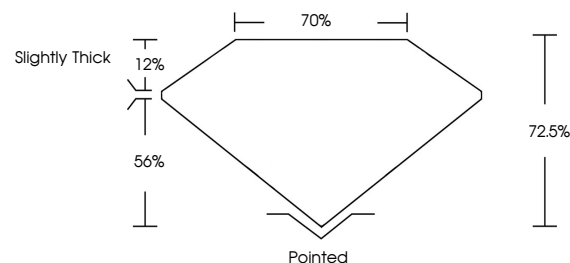

May 17, 2024
IGI Report No. LG635481303
PRINCESS CUT
6.88 X 6.76 X 4.90 MM
2.09 CARATS
Color Grade **E**
Clarity Grade **VS 1**
Depth **72.5%**
Table **56%**
Girdle **Slightly Thick**
Culet **Pointed**
Polish **EXCELLENT**
Symmetry **EXCELLENT**
Fluorescence **NONE**
Inscription(s) **IGI LG635481303**
Comments: This Laboratory Grown Diamond was created by Chemical Vapor Deposition (CVD) growth process and may include post-growth treatment. Type IIa

LABORATORY GROWN DIAMOND REPORT

May 17, 2024
IGI Report Number **LG635481303**
Description **LABORATORY GROWN DIAMOND**
Shape and Cutting Style **PRINCESS CUT**
Measurements **6.88 X 6.76 X 4.90 MM**

GRADING RESULTS
Carat Weight **2.09 CARATS**
Color Grade **E**
Clarity Grade **VS 1**

PROPORTIONS

Sample Image Used

CLARITY CHARACTERISTICS

KEY TO SYMBOLS

Red symbols indicate internal characteristics.
Green symbols indicate external characteristics.

COLOR

D E F G H I J Faint Very Light Light