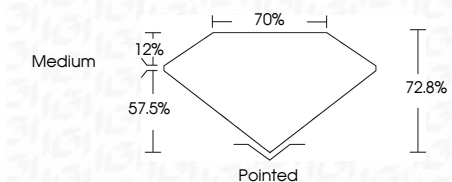

ELECTRONIC COPY

LG635481339
Report verification at igi.org

May 18, 2024
IGI Report Number **LG635481339**
Description **LABORATORY GROWN DIAMOND**
Shape and Cutting Style **PRINCESS CUT**
Measurements **7.71 X 7.45 X 5.42 MM**

GRADING RESULTS

Carat Weight **2.69 CARATS**
Color Grade **G**
Clarity Grade **VS 1**

ADDITIONAL GRADING INFORMATION

Polish **EXCELLENT**
Symmetry **EXCELLENT**
Fluorescence **NONE**

Inscription(s) **IGI LG635481339**

Comments: This Laboratory Grown Diamond was created by Chemical Vapor Deposition (CVD) growth process and may include post-growth treatment. Type IIa

IGI

May 18, 2024
IGI Report No. LG635481339
PRINCESS CUT
7.71 X 7.45 X 5.42 MM
Carat Weight **2.69 CARATS**
Color Grade **G**
Clarity Grade **VS 1**
Depth **72.0%**
Table **70%**
Girdle **Medium**
Culet **Pointed**
Polish **EXCELLENT**
Symmetry **EXCELLENT**
Fluorescence **NONE**
Inscription(s) **IGI LG635481339**