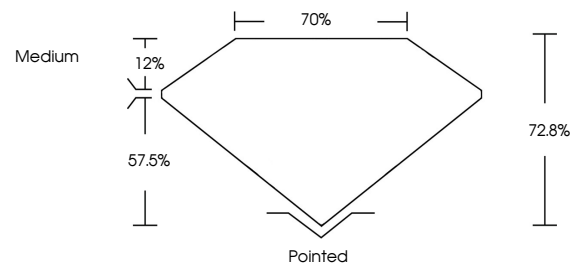

PROPORTIONS