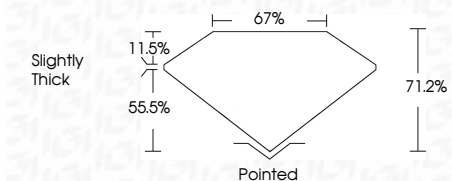

ELECTRONIC COPY

LG635481345
Report verification at igi.org

May 20, 2024

IGI Report Number **LG635481345**

Description **LABORATORY GROWN DIAMOND**

Shape and Cutting Style **PRINCESS CUT**

Measurements **6.94 X 6.81 X 4.85 MM**

GRADING RESULTS

Carat Weight **2.03 CARATS**

Color Grade **G**

Clarity Grade **VVS 2**

ADDITIONAL GRADING INFORMATION

Polish **EXCELLENT**

Symmetry **EXCELLENT**

Fluorescence **NONE**

2.03 CARATS
Color Grade **G**
Clarity Grade **VVS 2**
Depth **71.2%**
Table **67%**
Girdle **Slightly Thick**
Culet **Pointed**
Polish **EXCELLENT**
Symmetry **EXCELLENT**
Fluorescence **NONE**
Inscription(s) **IGI LG635481345**

Description **LABORATORY GROWN DIAMOND**

Shape and Cutting Style **PRINCESS CUT**

Measurements **6.94 X 6.81 X 4.85 MM**

GRADING RESULTS

Carat Weight **2.03 CARATS**

Color Grade **G**

Clarity Grade **VVS 2**