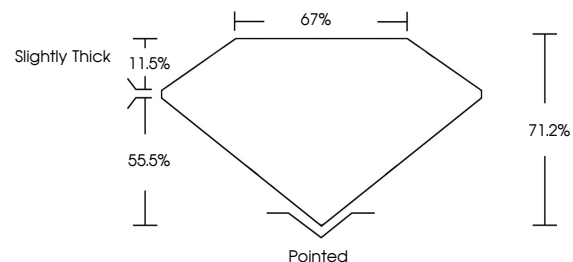

2.03 CARATS
Color Grade **G**
Clarity Grade **VVS 2**
Depth **71.2%**
Table **67%**
Girdle **Slightly Thick**
Culet **Pointed**
Polish **EXCELLENT**
Symmetry **EXCELLENT**
Fluorescence **NONE**
Inscription(s) **IGI LG635481345**

Description **LABORATORY GROWN DIAMOND**

Shape and Cutting Style **PRINCESS CUT**

Measurements **6.94 X 6.81 X 4.85 MM**

GRADING RESULTS

Carat Weight **2.03 CARATS**

Color Grade **G**

Clarity Grade **VVS 2**

PROPORTIONS

Sample Image Used

CLARITY CHARACTERISTICS

KEY TO SYMBOLS

Red symbols indicate internal characteristics.
Green symbols indicate external characteristics.

COLOR

D E F G H I J Faint Very Light Light