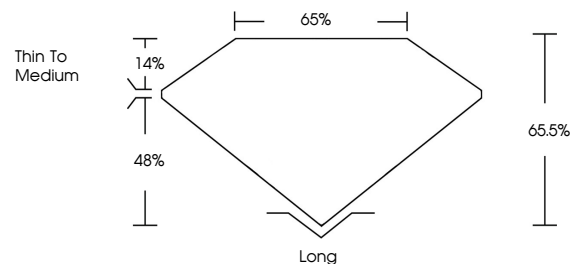

May 18, 2024
IGI Report No. LG635481722
EMERALD CUT
8.03 X 5.45 X 3.57 MM
Carat Weight **1.52 CARAT**
Color Grade **E**
Clarity Grade **VS 1**
Depth **65.5%**
Table **65%**
Girdle **Thin To Medium**
Culet **Long**
Polish **EXCELLENT**
Symmetry **EXCELLENT**
Fluorescence **NONE**
Inscription(s) **IGI LG635481722**
Comments: This Laboratory Grown Diamond was created by Chemical Vapor Deposition (CVD) growth process and may include post-growth treatment. Type IIa

LABORATORY GROWN DIAMOND REPORT

May 18, 2024
IGI Report Number **LG635481722**
Description **LABORATORY GROWN DIAMOND**
Shape and Cutting Style **EMERALD CUT**
Measurements **8.03 X 5.45 X 3.57 MM**

GRADING RESULTS
Carat Weight **1.52 CARAT**
Color Grade **E**
Clarity Grade **VS 1**

PROPORTIONS

CLARITY CHARACTERISTICS

KEY TO SYMBOLS

Red symbols indicate internal characteristics.
Green symbols indicate external characteristics.

Sample Image Used

COLOR

D E F G H I J Faint Very Light Light