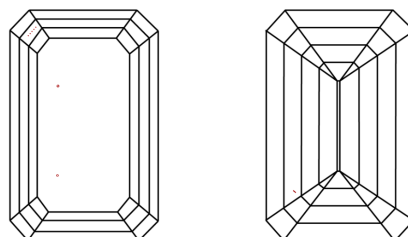

May 18, 2024
IGI Report No. LG635481722
EMERALD CUT
8.03 X 5.45 X 3.57 MM
Carat Weight **1.52 CARAT**
Color Grade **E**
Clarity Grade **VS 1**
Depth **65.5%**
Table **65%**
Girdle **Thin To Medium**
Culet **Long**
Polish **EXCELLENT**
Symmetry **EXCELLENT**
Fluorescence **NONE**
Inscription(s) **IGI LG635481722**
Comments: This Laboratory Grown Diamond was created by Chemical Vapor Deposition (CVD) growth process and may include post-growth treatment. Type IIa

LABORATORY GROWN DIAMOND REPORT

May 18, 2024
IGI Report Number **LG635481722**
Description **LABORATORY GROWN DIAMOND**
Shape and Cutting Style **EMERALD CUT**
Measurements **8.03 X 5.45 X 3.57 MM**

GRADING RESULTS
Carat Weight **1.52 CARAT**
Color Grade **E**
Clarity Grade **VS 1**

PROPORTIONS

CLARITY CHARACTERISTICS

KEY TO SYMBOLS

Red symbols indicate internal characteristics.
Green symbols indicate external characteristics.

Sample Image Used

COLOR

D E F G H I J Faint Very Light Light