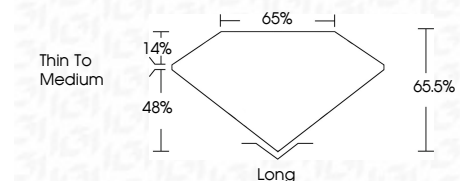

ELECTRONIC COPY

LG635481722
Report verification at igi.org

May 18, 2024
IGI Report Number **LG635481722**
Description **LABORATORY GROWN DIAMOND**
Shape and Cutting Style **EMERALD CUT**
Measurements **8.03 X 5.45 X 3.57 MM**

GRADING RESULTS
Carat Weight **1.52 CARAT**
Color Grade **E**
Clarity Grade **VS 1**

ADDITIONAL GRADING INFORMATION
Polish **EXCELLENT**
Symmetry **EXCELLENT**
Fluorescence **NONE**
Inscription(s) **IGI LG635481722**
Comments: This Laboratory Grown Diamond was created by Chemical Vapor Deposition (CVD) growth process and may include post-growth treatment. Type IIa

May 18, 2024
IGI Report No. LG635481722
EMERALD CUT
8.03 X 5.45 X 3.57 MM
Carat Weight **1.52 CARAT**
Color Grade **E**
Clarity Grade **VS 1**
Depth **65.5%**
Table **65%**
Girdle **Thin To Medium**
Culet **Long**
Polish **EXCELLENT**
Symmetry **EXCELLENT**
Fluorescence **NONE**
Inscription(s) **IGI LG635481722**
Comments: This Laboratory Grown Diamond was created by Chemical Vapor Deposition (CVD) growth process and may include post-growth treatment. Type IIa

LABORATORY GROWN DIAMOND REPORT

May 18, 2024
IGI Report Number **LG635481722**
Description **LABORATORY GROWN DIAMOND**
Shape and Cutting Style **EMERALD CUT**
Measurements **8.03 X 5.45 X 3.57 MM**

GRADING RESULTS
Carat Weight **1.52 CARAT**
Color Grade **E**
Clarity Grade **VS 1**