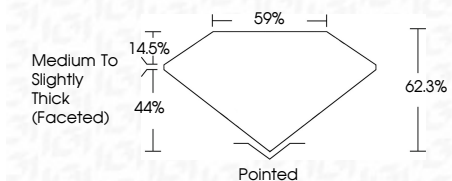

ELECTRONIC COPY

LG635482112
Report verification at igi.org

May 22, 2024
IGI Report Number **LG635482112**
Description **LABORATORY GROWN DIAMOND**
Shape and Cutting Style **OVAL BRILLIANT**
Measurements **8.06 X 5.79 X 3.61 MM**

GRADING RESULTS
Carat Weight **1.05 CARAT**
Color Grade **D**
Clarity Grade **VS 1**

ADDITIONAL GRADING INFORMATION
Polish **EXCELLENT**
Symmetry **EXCELLENT**
Fluorescence **NONE**
Inscription(s) **IGI LG635482112**
Comments: This Laboratory Grown Diamond was created by Chemical Vapor Deposition (CVD) growth process and may include post-growth treatment. Type IIa

May 22, 2024
IGI Report No LG635482112
OVAL BRILLIANT
Carat Weight **1.05 CARAT**
Color Grade **D**
Clarity Grade **VS 1**
Depth **62.3%**
Table **44%**
Girdle **Medium to Slightly Thick (Faceted)**
Culet **Pointed**
Polish **EXCELLENT**
Symmetry **EXCELLENT**
Fluorescence **NONE**
Inscription(s) **IGI LG635482112**
Comments: This Laboratory Grown Diamond was created by Chemical Vapor Deposition (CVD) growth process and may include post-growth treatment. Type IIa

LABORATORY GROWN DIAMOND REPORT

May 22, 2024
IGI Report Number **LG635482112**
Description **LABORATORY GROWN DIAMOND**
Shape and Cutting Style **OVAL BRILLIANT**
Measurements **8.06 X 5.79 X 3.61 MM**