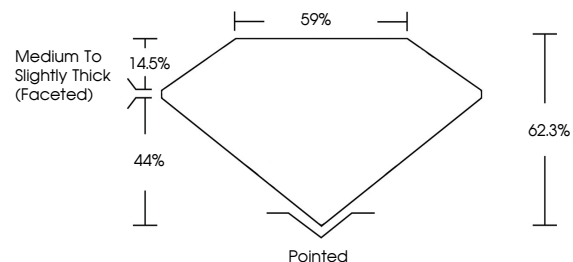

PROPORTIONS