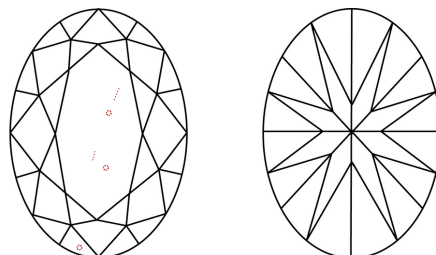

CLARITY CHARACTERISTICS

KEY TO SYMBOLS

Red symbols indicate internal characteristics.
Green symbols indicate external characteristics.