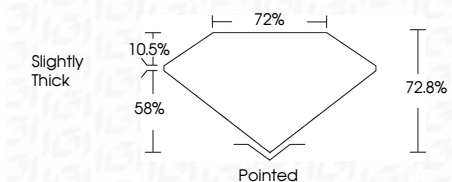

ELECTRONIC COPY

LG635485309
Report verification at igi.org

May 20, 2024
IGI Report Number **LG635485309**
Description **LABORATORY GROWN DIAMOND**
Shape and Cutting Style **PRINCESS CUT**
Measurements **7.17 X 7.13 X 5.19 MM**

GRADING RESULTS
Carat Weight **2.38 CARATS**
Color Grade **G**
Clarity Grade **VS 1**

ADDITIONAL GRADING INFORMATION
Polish **EXCELLENT**
Symmetry **EXCELLENT**
Fluorescence **NONE**
Inscription(s) **IGI LG635485309**
Comments: This Laboratory Grown Diamond was created by Chemical Vapor Deposition (CVD) growth process and may include post-growth treatment. Type IIa

May 20, 2024
IGI Report No. **LG635485309**
PRINCESS CUT
7.17 X 7.13 X 5.19 MM
2.38 CARATS
Color Grade **G**
Clarity Grade **VS 1**
Depth **72.0%**
Table **72%**
Girdle **Slightly Thick**
Culet **Pointed**
Polish **EXCELLENT**
Symmetry **EXCELLENT**
Fluorescence **NONE**
Inscription(s) **IGI LG635485309**
Comments: This Laboratory Grown Diamond was created by Chemical Vapor Deposition (CVD) growth process and may include post-growth treatment. Type IIa

LABORATORY GROWN DIAMOND REPORT

May 20, 2024
IGI Report Number **LG635485309**
Description **LABORATORY GROWN DIAMOND**
Shape and Cutting Style **PRINCESS CUT**
Measurements **7.17 X 7.13 X 5.19 MM**

GRADING RESULTS
Carat Weight **2.38 CARATS**
Color Grade **G**
Clarity Grade **VS 1**