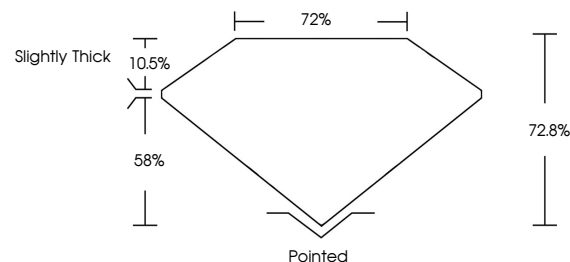

May 20, 2024
IGI Report No. **LG635485309**
PRINCESS CUT
7.17 X 7.13 X 5.19 MM
2.38 CARATS
Color Grade **G**
Clarity Grade **VS 1**
Depth **72.0%**
Table **72%**
Girdle **Slightly Thick**
Culet **Pointed**
Polish **EXCELLENT**
Symmetry **EXCELLENT**
Fluorescence **NONE**
Inscription(s) **IGI LG635485309**
Comments: This Laboratory Grown Diamond was created by Chemical Vapor Deposition (CVD) growth process and may include post-growth treatment. Type IIa

LABORATORY GROWN DIAMOND REPORT

May 20, 2024
IGI Report Number **LG635485309**
Description **LABORATORY GROWN DIAMOND**
Shape and Cutting Style **PRINCESS CUT**
Measurements **7.17 X 7.13 X 5.19 MM**

GRADING RESULTS
Carat Weight **2.38 CARATS**
Color Grade **G**
Clarity Grade **VS 1**

PROPORTIONS

CLARITY CHARACTERISTICS

KEY TO SYMBOLS

Red symbols indicate internal characteristics.
Green symbols indicate external characteristics.

Sample Image Used

COLOR

D E F G H I J Faint Very Light Light