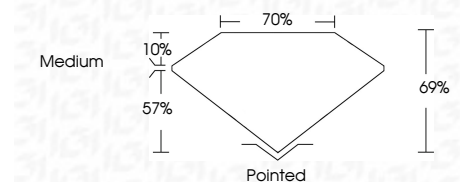

**ELECTRONIC COPY**

LG635485361  
Report verification at igi.org

May 18, 2024  
IGI Report Number **LG635485361**  
Description **LABORATORY GROWN DIAMOND**  
Shape and Cutting Style **PRINCESS CUT**  
Measurements **7.74 X 7.67 X 5.29 MM**

**GRADING RESULTS**  
Carat Weight **2.72 CARATS**  
Color Grade **F**  
Clarity Grade **VS 1**

**ADDITIONAL GRADING INFORMATION**  
Polish **EXCELLENT**  
Symmetry **EXCELLENT**  
Fluorescence **NONE**  
Inscription(s) **IGI LG635485361**  
Comments: This Laboratory Grown Diamond was created by Chemical Vapor Deposition (CVD) growth process and may include post-growth treatment. Type IIa

May 18, 2024  
IGI Report No. LG635485361  
**PRINCESS CUT**  
7.74 X 7.67 X 5.29 MM  
2.72 CARATS  
F  
VS 1  
69%  
70%  
Medium  
Pointed  
EXCELLENT  
EXCELLENT  
NONE  
IGI LG635485361  
Comments: This Laboratory Grown Diamond was created by Chemical Vapor Deposition (CVD) growth process and may include post-growth treatment. Type IIa

**GRADING RESULTS**  
Carat Weight **2.72 CARATS**  
Color Grade **F**  
Clarity Grade **VS 1**

**ADDITIONAL GRADING INFORMATION**  
Polish **EXCELLENT**  
Symmetry **EXCELLENT**  
Fluorescence **NONE**  
Inscription(s) **IGI LG635485361**