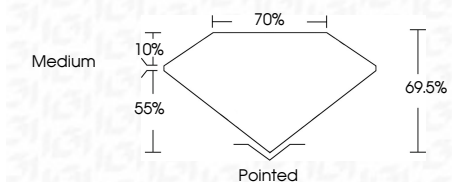

ELECTRONIC COPY

LG635485376
Report verification at igi.org

May 20, 2024
IGI Report Number **LG635485376**
Description **LABORATORY GROWN DIAMOND**
Shape and Cutting Style **PRINCESS CUT**
Measurements **7.55 X 7.41 X 5.15 MM**

GRADING RESULTS

Carat Weight **2.52 CARATS**
Color Grade **G**
Clarity Grade **VS 2**

ADDITIONAL GRADING INFORMATION

Polish **EXCELLENT**
Symmetry **EXCELLENT**
Fluorescence **NONE**

Inscription(s) **IGI LG635485376**

Comments: This Laboratory Grown Diamond was created by Chemical Vapor Deposition (CVD) growth process and may include post-growth treatment. Type IIa

IGI

May 20, 2024
IGI Report No. LG635485376
PRINCESS CUT
7.55 X 7.41 X 5.15 MM
Carat Weight **2.52 CARATS**
Color Grade **G**
Clarity Grade **VS 2**
Depth **69.5%**
Table **55%**
Girdle **Medium**
Culet **Pointed**
Polish **EXCELLENT**
Symmetry **EXCELLENT**
Fluorescence **NONE**
Inscription(s) **IGI LG635485376**