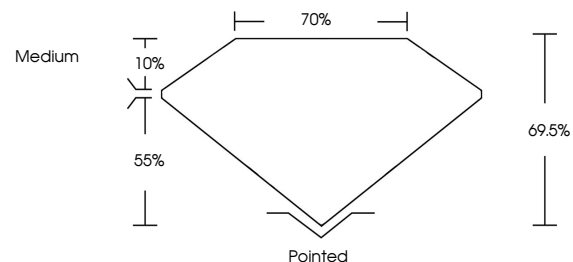

PROPORTIONS