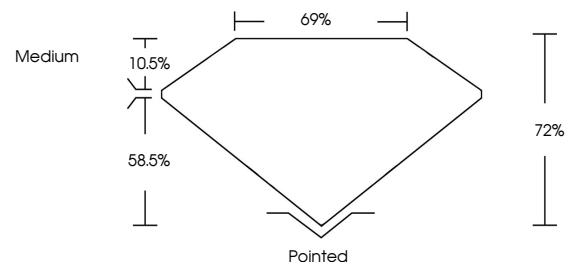

PROPORTIONS