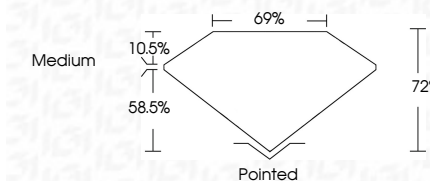

ELECTRONIC COPY

LG635485455
Report verification at igi.org

May 20, 2024
IGI Report Number **LG635485455**
Description **LABORATORY GROWN DIAMOND**
Shape and Cutting Style **PRINCESS CUT**
Measurements **7.35 X 7.33 X 5.28 MM**

GRADING RESULTS

Carat Weight **2.44 CARATS**
Color Grade **G**
Clarity Grade **VS 2**

ADDITIONAL GRADING INFORMATION

Polish **EXCELLENT**
Symmetry **EXCELLENT**
Fluorescence **NONE**

Inscription(s) **IGI LG635485455**

Comments: This Laboratory Grown Diamond was created by Chemical Vapor Deposition (CVD) growth process and may include post-growth treatment. Type IIa

IGI

May 20, 2024
IGI Report No. LG635485455
PRINCESS CUT
7.35 X 7.33 X 5.28 MM
2.44 CARATS
Color Grade **G**
Clarity Grade **VS 2**
Depth **58.5%**
Table **10.5%**
Girdle **Medium**
Culet **Pointed**
Polish **EXCELLENT**
Symmetry **EXCELLENT**
Fluorescence **NONE**
Inscription(s) **IGI LG635485455**