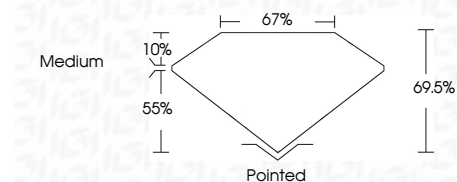

ELECTRONIC COPY

LG635485493
Report verification at igi.org

May 20, 2024
IGI Report Number **LG635485493**
Description **LABORATORY GROWN DIAMOND**
Shape and Cutting Style **PRINCESS CUT**
Measurements **7.49 X 7.30 X 5.07 MM**

GRADING RESULTS
Carat Weight **2.36 CARATS**
Color Grade **F**
Clarity Grade **VS 1**

ADDITIONAL GRADING INFORMATION
Polish **EXCELLENT**
Symmetry **EXCELLENT**
Fluorescence **NONE**
Inscription(s) **IGI LG635485493**
Comments: This Laboratory Grown Diamond was created by Chemical Vapor Deposition (CVD) growth process and may include post-growth treatment. Type IIa

May 20, 2024
IGI Report No. **LG635485493**
PRINCESS CUT
7.49 X 7.30 X 5.07 MM
Carat Weight **2.36 CARATS**
Color Grade **F**
Clarity Grade **VS 1**
Depth **69.5%**
Table **10%**
Girdle **67%**
Medium
Culet **Pointed**
Polish **EXCELLENT**
Symmetry **EXCELLENT**
Fluorescence **NONE**
Inscription(s) **IGI LG635485493**
Comments: This Laboratory Grown Diamond was created by Chemical Vapor Deposition (CVD) growth process and may include post-growth treatment. Type IIa

LABORATORY GROWN DIAMOND REPORT

May 20, 2024
IGI Report Number **LG635485493**
Description **LABORATORY GROWN DIAMOND**
Shape and Cutting Style **PRINCESS CUT**
Measurements **7.49 X 7.30 X 5.07 MM**

GRADING RESULTS
Carat Weight **2.36 CARATS**
Color Grade **F**
Clarity Grade **VS 1**