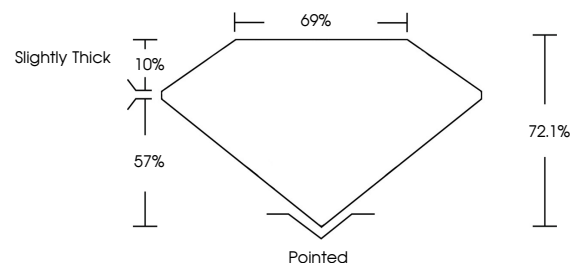

May 18, 2024
IGI Report No. LG635485494
PRINCESS CUT
7.03 X 6.80 X 4.90 MM
2.07 CARATS
Color Grade **G**
Clarity Grade **VS 1**
Depth **72.1%**
Table **69%**
Girdle **Slightly Thick**
Culet **Pointed**
Polish **EXCELLENT**
Symmetry **EXCELLENT**
Fluorescence **NONE**
Inscription(s) **IGI LG635485494**
Comments: This Laboratory Grown Diamond was created by Chemical Vapor Deposition (CVD) growth process and may include post-growth treatment. Type IIa

LABORATORY GROWN DIAMOND REPORT

May 18, 2024
IGI Report Number **LG635485494**
Description **LABORATORY GROWN DIAMOND**
Shape and Cutting Style **PRINCESS CUT**
Measurements **7.03 X 6.80 X 4.90 MM**

GRADING RESULTS
Carat Weight **2.07 CARATS**
Color Grade **G**
Clarity Grade **VS 1**

PROPORTIONS

CLARITY CHARACTERISTICS

KEY TO SYMBOLS

Red symbols indicate internal characteristics.
Green symbols indicate external characteristics.

Sample Image Used

COLOR

D E F G H I J Faint Very Light Light