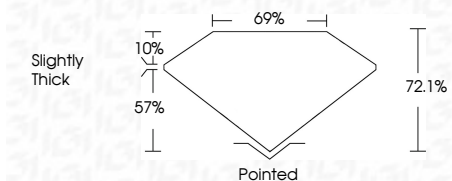

ELECTRONIC COPY

LG635485494
Report verification at igi.org

May 18, 2024
IGI Report Number **LG635485494**
Description **LABORATORY GROWN DIAMOND**
Shape and Cutting Style **PRINCESS CUT**
Measurements **7.03 X 6.80 X 4.90 MM**

GRADING RESULTS
Carat Weight **2.07 CARATS**
Color Grade **G**
Clarity Grade **VS 1**

ADDITIONAL GRADING INFORMATION
Polish **EXCELLENT**
Symmetry **EXCELLENT**
Fluorescence **NONE**
Inscription(s) **IGI LG635485494**
Comments: This Laboratory Grown Diamond was created by Chemical Vapor Deposition (CVD) growth process and may include post-growth treatment. Type IIa

May 18, 2024
IGI Report No. LG635485494
PRINCESS CUT
7.03 X 6.80 X 4.90 MM
2.07 CARATS
Color Grade **G**
Clarity Grade **VS 1**
Depth **72.1%**
Table **69%**
Girdle **Slightly Thick**
Culet **Pointed**
Polish **EXCELLENT**
Symmetry **EXCELLENT**
Fluorescence **NONE**
Inscription(s) **IGI LG635485494**
Comments: This Laboratory Grown Diamond was created by Chemical Vapor Deposition (CVD) growth process and may include post-growth treatment. Type IIa

LABORATORY GROWN DIAMOND REPORT

May 18, 2024
IGI Report Number **LG635485494**
Description **LABORATORY GROWN DIAMOND**
Shape and Cutting Style **PRINCESS CUT**
Measurements **7.03 X 6.80 X 4.90 MM**

GRADING RESULTS
Carat Weight **2.07 CARATS**
Color Grade **G**
Clarity Grade **VS 1**