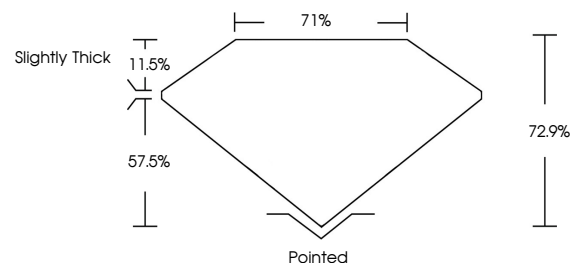

PROPORTIONS