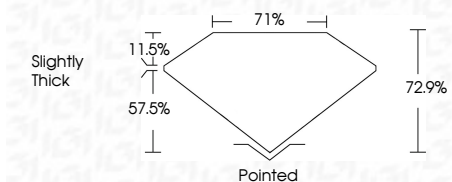

ELECTRONIC COPY

LG635485538
Report verification at igi.org

May 18, 2024
IGI Report Number **LG635485538**
Description **LABORATORY GROWN DIAMOND**
Shape and Cutting Style **PRINCESS CUT**
Measurements **7.60 X 7.35 X 5.36 MM**

GRADING RESULTS

Carat Weight **2.67 CARATS**
Color Grade **F**
Clarity Grade **VS 2**

ADDITIONAL GRADING INFORMATION

Polish **EXCELLENT**
Symmetry **EXCELLENT**
Fluorescence **NONE**
Inscription(s) **IGI LG635485538**

Comments: This Laboratory Grown Diamond was created by Chemical Vapor Deposition (CVD) growth process and may include post-growth treatment. Type IIa

May 18, 2024
IGI Report No. LG635485538
PRINCESS CUT
7.60 X 7.35 X 5.36 MM
2.67 CARATS
Color Grade **F**
Clarity Grade **VS 2**
Depth **72.9%**
Table **57.5%**
Girdle **11.5%**
Slightly Thick
Pointed
Polish **EXCELLENT**
Symmetry **EXCELLENT**
Fluorescence **NONE**
Inscription(s) **IGI LG635485538**