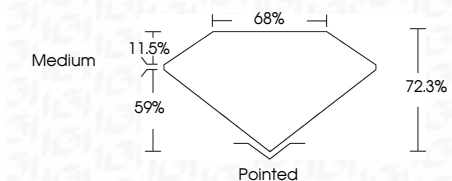

**ELECTRONIC COPY**

LG635485547  
Report verification at igi.org

May 20, 2024

IGI Report Number **LG635485547**

Description **LABORATORY GROWN DIAMOND**

Shape and Cutting Style **PRINCESS CUT**

Measurements **7.58 X 7.44 X 5.38 MM**

**GRADING RESULTS**

Carat Weight **2.58 CARATS**

Color Grade **F**

Clarity Grade **VVS 2**

**ADDITIONAL GRADING INFORMATION**

Polish **EXCELLENT**

Symmetry **EXCELLENT**

Fluorescence **NONE**

Inscription(s) **IGI LG635485547**

Comments: This Laboratory Grown Diamond was created by Chemical Vapor Deposition (CVD) growth process and may include post-growth treatment. Type IIa

**IGI**

May 20, 2024  
IGI Report No. LG635485547  
**PRINCESS CUT**  
7.58 X 7.44 X 5.38 MM  
2.58 CARATS  
F  
VVS 2  
72.3%  
59%  
Medium  
Pointed  
EXCELLENT  
EXCELLENT  
NONE  
IGI LG635485547

Description **LABORATORY GROWN DIAMOND**

Shape and Cutting Style **PRINCESS CUT**

Measurements **7.58 X 7.44 X 5.38 MM**

**GRADING RESULTS**

Carat Weight **2.58 CARATS**

Color Grade **F**

Clarity Grade **VVS 2**