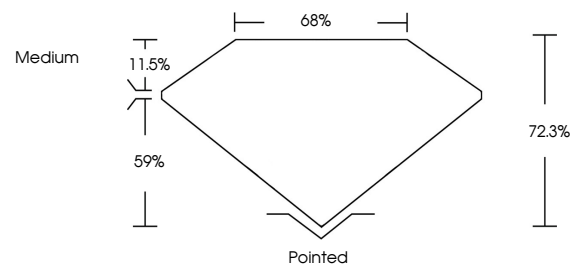

Description **LABORATORY GROWN DIAMOND**

Shape and Cutting Style **PRINCESS CUT**

Measurements **7.58 X 7.44 X 5.38 MM**

**GRADING RESULTS**

Carat Weight **2.58 CARATS**

Color Grade **F**

Clarity Grade **VVS 2**

**PROPORTIONS**

**CLARITY CHARACTERISTICS**

**KEY TO SYMBOLS**

Red symbols indicate internal characteristics.  
Green symbols indicate external characteristics.

Sample Image Used

**COLOR**

D E F G H I J Faint Very Light Light