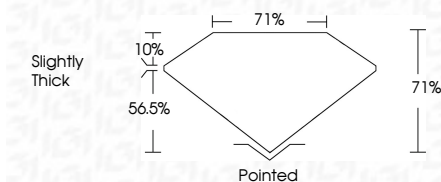

ELECTRONIC COPY

LG635485549
Report verification at igi.org

May 20, 2024
IGI Report Number **LG635485549**
Description **LABORATORY GROWN DIAMOND**
Shape and Cutting Style **PRINCESS CUT**
Measurements **7.08 X 6.87 X 4.88 MM**

GRADING RESULTS

Carat Weight **2.09 CARATS**
Color Grade **F**
Clarity Grade **VS 1**

ADDITIONAL GRADING INFORMATION

Polish **EXCELLENT**
Symmetry **EXCELLENT**
Fluorescence **NONE**

Inscription(s) **IGI LG635485549**

Comments: This Laboratory Grown Diamond was created by Chemical Vapor Deposition (CVD) growth process and may include post-growth treatment. Type IIa

IGI

May 20, 2024
IGI Report No. LG635485549
PRINCESS CUT
7.08 X 6.87 X 4.88 MM
2.09 CARATS
Color Grade **F**
Clarity Grade **VS 1**
Depth **71%**
Table **71%**
Girdle **Slightly Thick**
Culet **Pointed**
Polish **EXCELLENT**
Symmetry **EXCELLENT**
Fluorescence **NONE**
Inscription(s) **IGI LG635485549**