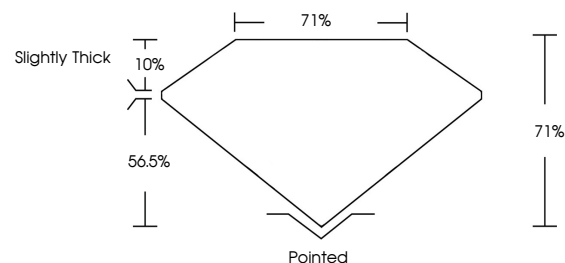

PROPORTIONS