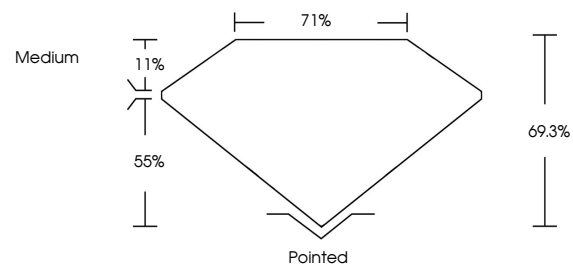

PROPORTIONS