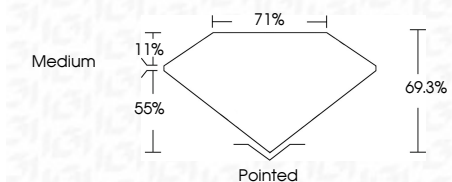

ELECTRONIC COPY

LG635485584
Report verification at igi.org

May 20, 2024
IGI Report Number **LG635485584**
Description **LABORATORY GROWN DIAMOND**
Shape and Cutting Style **PRINCESS CUT**
Measurements **7.25 X 7.04 X 4.88 MM**

GRADING RESULTS

Carat Weight **2.15 CARATS**
Color Grade **G**
Clarity Grade **VS 2**

ADDITIONAL GRADING INFORMATION

Polish **EXCELLENT**
Symmetry **EXCELLENT**
Fluorescence **NONE**
Inscription(s) **IGI LG635485584**
Comments: This Laboratory Grown Diamond was created by Chemical Vapor Deposition (CVD) growth process and may include post-growth treatment. Type IIa

IGI

May 20, 2024
IGI Report No. LG635485584
PRINCESS CUT
7.25 X 7.04 X 4.88 MM
Carat Weight **2.15 CARATS**
Color Grade **G**
Clarity Grade **VS 2**
Depth **55%**
Table **11%**
Girdle **Medium**
Culet **Pointed**
Polish **EXCELLENT**
Symmetry **EXCELLENT**
Fluorescence **NONE**
Inscription(s) **IGI LG635485584**

GRADING RESULTS

Carat Weight **2.15 CARATS**
Color Grade **G**
Clarity Grade **VS 2**

ADDITIONAL GRADING INFORMATION

Polish **EXCELLENT**
Symmetry **EXCELLENT**
Fluorescence **NONE**
Inscription(s) **IGI LG635485584**