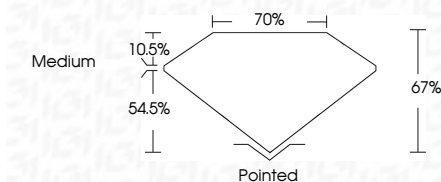

ELECTRONIC COPY

LG635486625
Report verification at igi.org

May 17, 2024
IGI Report Number **LG635486625**
Description **LABORATORY GROWN DIAMOND**
Shape and Cutting Style **PRINCESS CUT**
Measurements **5.88 X 5.76 X 3.86 MM**

GRADING RESULTS
Carat Weight **1.12 CARAT**
Color Grade **G**
Clarity Grade **VS 1**

ADDITIONAL GRADING INFORMATION
Polish **EXCELLENT**
Symmetry **EXCELLENT**
Fluorescence **NONE**
Inscription(s) **IGI LG635486625**
Comments: This Laboratory Grown Diamond was created by Chemical Vapor Deposition (CVD) growth process and may include post-growth treatment. Type IIa

May 17, 2024
IGI Report No. **LG635486625**
PRINCESS CUT
5.88 X 5.76 X 3.86 MM
Carat Weight **1.12 CARAT**
Color Grade **G**
Clarity Grade **VS 1**
Depth **67%**
Table **10.5%**
Girdle **Medium**
Culet **Pointed**
Polish **EXCELLENT**
Symmetry **EXCELLENT**
Fluorescence **NONE**
Inscription(s) **IGI LG635486625**
Comments: This Laboratory Grown Diamond was created by Chemical Vapor Deposition (CVD) growth process and may include post-growth treatment. Type IIa

LABORATORY GROWN DIAMOND REPORT

May 17, 2024
IGI Report Number **LG635486625**
Description **LABORATORY GROWN DIAMOND**
Shape and Cutting Style **PRINCESS CUT**
Measurements **5.88 X 5.76 X 3.86 MM**

GRADING RESULTS
Carat Weight **1.12 CARAT**
Color Grade **G**
Clarity Grade **VS 1**