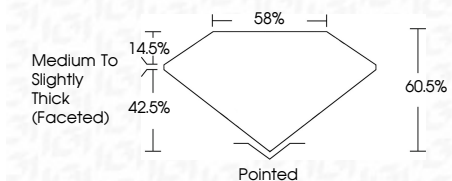

ELECTRONIC COPY

LG635487688
Report verification at igi.org

May 22, 2024
IGI Report Number **LG635487688**
Description **LABORATORY GROWN DIAMOND**
Shape and Cutting Style **OVAL BRILLIANT**
Measurements **8.92 X 5.97 X 3.61 MM**

GRADING RESULTS
Carat Weight **1.17 CARAT**
Color Grade **F**
Clarity Grade **VVS 2**

ADDITIONAL GRADING INFORMATION
Polish **EXCELLENT**
Symmetry **EXCELLENT**
Fluorescence **NONE**
Inscription(s) **IGI LG635487688**
Comments: This Laboratory Grown Diamond was created by Chemical Vapor Deposition (CVD) growth process and may include post-growth treatment. Type IIa

May 22, 2024
IGI Report No LG635487688
OVAL BRILLIANT
8.92 X 5.97 X 3.61 MM
Carat Weight **1.17 CARAT**
Color Grade **F**
Clarity Grade **VVS 2**
Depth **60.5%**
Table **14.5%**
Girdle **Medium to Slightly Thick (Faceted)**
Culet **Pointed**
Polish **EXCELLENT**
Symmetry **EXCELLENT**
Fluorescence **NONE**
Inscription(s) **IGI LG635487688**
Comments: This Laboratory Grown Diamond was created by Chemical Vapor Deposition (CVD) growth process and may include post-growth treatment. Type IIa

GRADING RESULTS
Carat Weight **1.17 CARAT**
Color Grade **F**
Clarity Grade **VVS 2**

ADDITIONAL GRADING INFORMATION
Polish **EXCELLENT**
Symmetry **EXCELLENT**
Fluorescence **NONE**
Inscription(s) **IGI LG635487688**