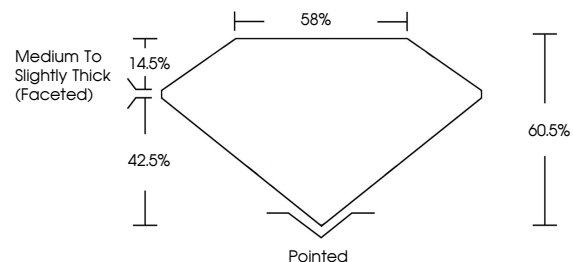

PROPORTIONS