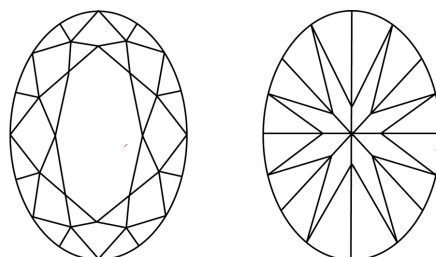

CLARITY CHARACTERISTICS

KEY TO SYMBOLS

Red symbols indicate internal characteristics.
Green symbols indicate external characteristics.