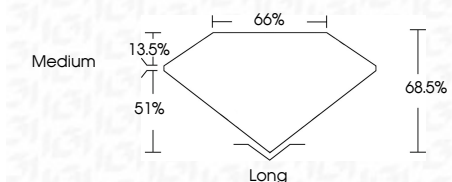

ELECTRONIC COPY

LG635487789
Report verification at igi.org

May 22, 2024
IGI Report Number **LG635487789**
Description **LABORATORY GROWN DIAMOND**
Shape and Cutting Style **EMERALD CUT**
Measurements **8.34 X 6.09 X 4.17 MM**

GRADING RESULTS

Carat Weight **2.04 CARATS**
Color Grade **F**
Clarity Grade **VS 1**

ADDITIONAL GRADING INFORMATION

Polish **EXCELLENT**
Symmetry **EXCELLENT**
Fluorescence **NONE**
Inscription(s) **IGI LG635487789**

Comments: This Laboratory Grown Diamond was created by Chemical Vapor Deposition (CVD) growth process and may include post-growth treatment. Type IIa

IGI

May 22, 2024
IGI Report No. **LG635487789**
EMERALD CUT
8.34 X 6.09 X 4.17 MM
Carat Weight **2.04 CARATS**
Color Grade **F**
Clarity Grade **VS 1**
Depth **68.5%**
Table **66%**
Girdle **Medium**
Culet **Long**
Polish **EXCELLENT**
Symmetry **EXCELLENT**
Fluorescence **NONE**
Inscription(s) **IGI LG635487789**