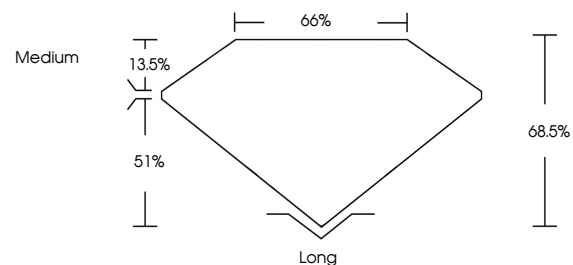

PROPORTIONS