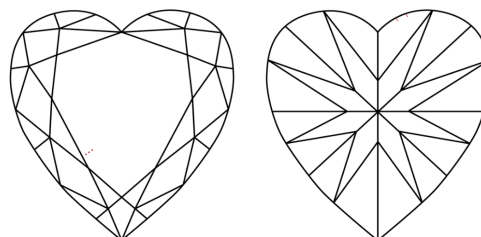

CLARITY CHARACTERISTICS

KEY TO SYMBOLS

Red symbols indicate internal characteristics.
Green symbols indicate external characteristics.