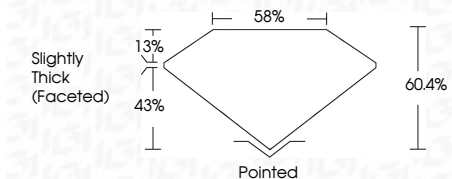

ELECTRONIC COPY

LG635487883
Report verification at igi.org

May 23, 2024
IGI Report Number **LG635487883**
Description **LABORATORY GROWN DIAMOND**
Shape and Cutting Style **HEART BRILLIANT**
Measurements **7.56 X 8.52 X 5.15 MM**

GRADING RESULTS

Carat Weight **1.93 CARAT**
Color Grade **F**
Clarity Grade **VS 1**

ADDITIONAL GRADING INFORMATION

Polish **EXCELLENT**
Symmetry **EXCELLENT**
Fluorescence **NONE**

Inscription(s) **IGI LG635487883**

Comments: This Laboratory Grown Diamond was created by Chemical Vapor Deposition (CVD) growth process and may include post-growth treatment. Type IIa

IGI

May 23, 2024
IGI Report No LG635487883
HEART BRILLIANT
7.56 X 8.52 X 5.15 MM
Carat Weight **1.93 CARAT**
Color Grade **F**
Clarity Grade **VS 1**
Depth **60.4%**
Table **43%**
Girdle **Slightly Thick (Faceted)**
Culet **Pointed**
Polish **EXCELLENT**
Symmetry **EXCELLENT**
Fluorescence **NONE**
Inscription(s) **IGI LG635487883**