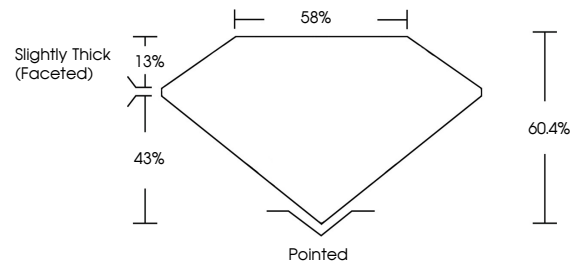

PROPORTIONS