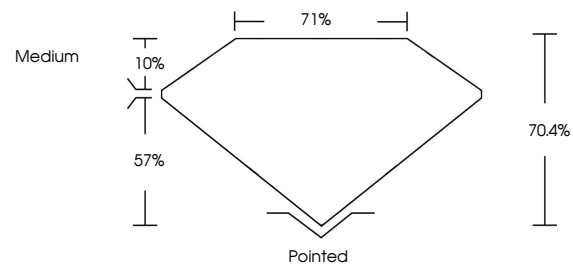

May 20, 2024
IGI Report No. LG635489302
PRINCESS CUT
6.19 X 5.98 X 4.21 MM
Carat Weight **1.33 CARAT**
Color Grade **F**
Clarity Grade **VS 2**
Depth **70.4%**
Table **71%**
Girdle **Medium**
Culet **Pointed**
Polish **EXCELLENT**
Symmetry **EXCELLENT**
Fluorescence **NONE**
Inscription(s) **IGI LG635489302**
Comments: This Laboratory Grown Diamond was created by Chemical Vapor Deposition (CVD) growth process and may include post-growth treatment. Type IIa

LABORATORY GROWN DIAMOND REPORT

May 20, 2024
IGI Report Number **LG635489302**
Description **LABORATORY GROWN DIAMOND**
Shape and Cutting Style **PRINCESS CUT**
Measurements **6.19 X 5.98 X 4.21 MM**

GRADING RESULTS
Carat Weight **1.33 CARAT**
Color Grade **F**
Clarity Grade **VS 2**

PROPORTIONS

CLARITY CHARACTERISTICS

KEY TO SYMBOLS

Red symbols indicate internal characteristics.
Green symbols indicate external characteristics.

Sample Image Used

COLOR

D E F G H I J Faint Very Light Light