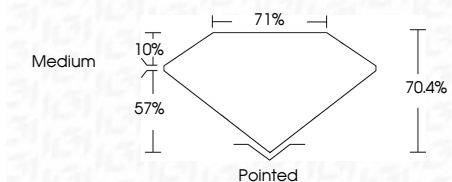

ELECTRONIC COPY

LG635489302
Report verification at igi.org

May 20, 2024
IGI Report Number **LG635489302**
Description **LABORATORY GROWN DIAMOND**
Shape and Cutting Style **PRINCESS CUT**
Measurements **6.19 X 5.98 X 4.21 MM**

GRADING RESULTS
Carat Weight **1.33 CARAT**
Color Grade **F**
Clarity Grade **VS 2**

ADDITIONAL GRADING INFORMATION
Polish **EXCELLENT**
Symmetry **EXCELLENT**
Fluorescence **NONE**
Inscription(s) **IGI LG635489302**
Comments: This Laboratory Grown Diamond was created by Chemical Vapor Deposition (CVD) growth process and may include post-growth treatment. Type IIa

May 20, 2024
IGI Report No. LG635489302
PRINCESS CUT
6.19 X 5.98 X 4.21 MM
Carat Weight **1.33 CARAT**
Color Grade **F**
Clarity Grade **VS 2**
Depth **70.4%**
Table **71%**
Girdle **Medium**
Culet **Pointed**
Polish **EXCELLENT**
Symmetry **EXCELLENT**
Fluorescence **NONE**
Inscription(s) **IGI LG635489302**
Comments: This Laboratory Grown Diamond was created by Chemical Vapor Deposition (CVD) growth process and may include post-growth treatment. Type IIa

LABORATORY GROWN DIAMOND REPORT

May 20, 2024
IGI Report Number **LG635489302**
Description **LABORATORY GROWN DIAMOND**
Shape and Cutting Style **PRINCESS CUT**
Measurements **6.19 X 5.98 X 4.21 MM**

GRADING RESULTS
Carat Weight **1.33 CARAT**
Color Grade **F**
Clarity Grade **VS 2**