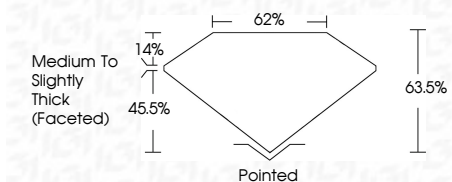

ELECTRONIC COPY

LG635489533
Report verification at igi.org

May 22, 2024
IGI Report Number **LG635489533**
Description **LABORATORY GROWN DIAMOND**
Shape and Cutting Style **OVAL BRILLIANT**
Measurements **9.76 X 7.28 X 4.62 MM**

GRADING RESULTS
Carat Weight **2.12 CARATS**
Color Grade **G**
Clarity Grade **VS 1**

ADDITIONAL GRADING INFORMATION
Polish **EXCELLENT**
Symmetry **EXCELLENT**
Fluorescence **NONE**
Inscription(s) **IGI LG635489533**
Comments: This Laboratory Grown Diamond was created by Chemical Vapor Deposition (CVD) growth process and may include post-growth treatment. Type IIa

May 22, 2024
IGI Report No LG635489533
OVAL BRILLIANT
9.76 X 7.28 X 4.62 MM
Carat Weight **2.12 CARATS**
Color Grade **G**
Clarity Grade **VS 1**
Depth **45.5%**
Table **14%**
Girdle **Medium to Slightly Thick (Faceted)**
Culet **Pointed**
Polish **EXCELLENT**
Symmetry **EXCELLENT**
Fluorescence **NONE**
Inscription(s) **IGI LG635489533**
Comments: This Laboratory Grown Diamond was created by Chemical Vapor Deposition (CVD) growth process and may include post-growth treatment. Type IIa

LABORATORY GROWN DIAMOND REPORT

May 22, 2024
IGI Report Number **LG635489533**
Description **LABORATORY GROWN DIAMOND**
Shape and Cutting Style **OVAL BRILLIANT**
Measurements **9.76 X 7.28 X 4.62 MM**