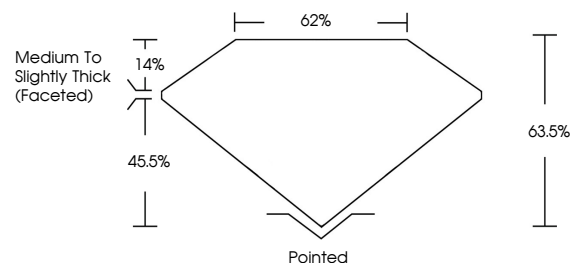

PROPORTIONS