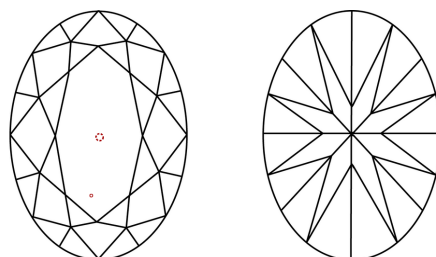

CLARITY CHARACTERISTICS

KEY TO SYMBOLS

Red symbols indicate internal characteristics.
Green symbols indicate external characteristics.