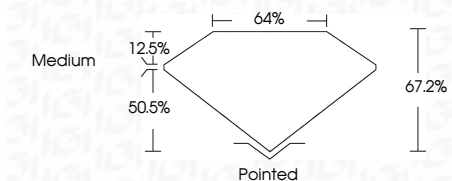

Measurements **10.73 X 7.14 X 4.80 MM**

GRADING RESULTS

Carat Weight **3.05 CARATS**
Color Grade **F**
Clarity Grade **VVS 1**

ADDITIONAL GRADING INFORMATION

Polish **EXCELLENT**
Symmetry **EXCELLENT**
Fluorescence **NONE**
Inscription(s) **IGI LG635490204**
Comments: As Grown - No indication of post-growth treatment.
This Laboratory Grown Diamond was created by High Pressure High Temperature (HPHT) growth process.
Type II

IGI

May 25, 2024
IGI Report No. LG635490204
CUT CORNERED RECT. MODIFIED BRILLIANT
10.73 X 7.14 X 4.80 MM
3.05 CARATS
F
VVS 1
67.2%
50.5%
Medium
Pointed
EXCELLENT
EXCELLENT
NONE
IGI LG635490204

Comments: As Grown - No indication of post-growth treatment.
This Laboratory Grown Diamond was created by High Pressure High Temperature (HPHT) growth process.
Type II

LABORATORY GROWN DIAMOND REPORT

May 25, 2024
IGI Report Number **LG635490204**
Description **LABORATORY GROWN DIAMOND**
Shape and Cutting Style **CUT CORNERED RECTANGULAR
MODIFIED BRILLIANT**
Measurements **10.73 X 7.14 X 4.80 MM**

GRADING RESULTS

Carat Weight **3.05 CARATS**
Color Grade **F**
Clarity Grade **VVS 1**

ADDITIONAL GRADING INFORMATION

Polish **EXCELLENT**
Symmetry **EXCELLENT**
Fluorescence **NONE**
Inscription(s) **IGI LG635490204**