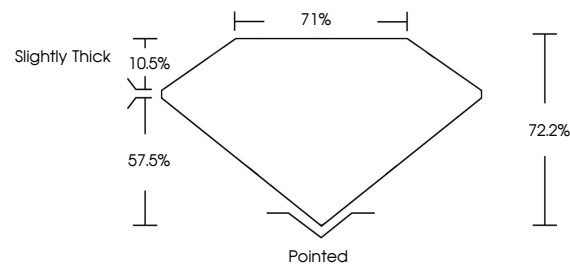

May 18, 2024
IGI Report No. LG635491975
PRINCESS CUT
7.01 X 6.97 X 5.03 MM
2.13 CARATS
Color Grade **E**
Clarity Grade **VS 1**
Depth **72.2%**
Table **71%**
Girdle **Slightly Thick**
Culet **Pointed**
Polish **EXCELLENT**
Symmetry **EXCELLENT**
Fluorescence **NONE**
Inscription(s) **IGI LG635491975**
Comments: This Laboratory Grown Diamond was created by Chemical Vapor Deposition (CVD) growth process and may include post-growth treatment. Type IIa

LABORATORY GROWN DIAMOND REPORT

May 18, 2024
IGI Report Number **LG635491975**
Description **LABORATORY GROWN DIAMOND**
Shape and Cutting Style **PRINCESS CUT**
Measurements **7.01 X 6.97 X 5.03 MM**

GRADING RESULTS
Carat Weight **2.13 CARATS**
Color Grade **E**
Clarity Grade **VS 1**

PROPORTIONS

Sample Image Used

CLARITY CHARACTERISTICS

KEY TO SYMBOLS

Red symbols indicate internal characteristics.
Green symbols indicate external characteristics.

COLOR

D E F G H I J Faint Very Light Light