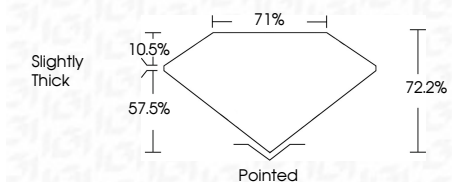

ELECTRONIC COPY

LG635491975
Report verification at igi.org

May 18, 2024
IGI Report Number **LG635491975**
Description **LABORATORY GROWN DIAMOND**
Shape and Cutting Style **PRINCESS CUT**
Measurements **7.01 X 6.97 X 5.03 MM**

GRADING RESULTS
Carat Weight **2.13 CARATS**
Color Grade **E**
Clarity Grade **VS 1**

ADDITIONAL GRADING INFORMATION
Polish **EXCELLENT**
Symmetry **EXCELLENT**
Fluorescence **NONE**
Inscription(s) **IGI LG635491975**
Comments: This Laboratory Grown Diamond was created by Chemical Vapor Deposition (CVD) growth process and may include post-growth treatment. Type IIa

May 18, 2024
IGI Report No. LG635491975
PRINCESS CUT
7.01 X 6.97 X 5.03 MM
2.13 CARATS
Color Grade **E**
Clarity Grade **VS 1**
Depth **72.2%**
Table **71%**
Girdle **Slightly Thick**
Culet **Pointed**
Polish **EXCELLENT**
Symmetry **EXCELLENT**
Fluorescence **NONE**
Inscription(s) **IGI LG635491975**
Comments: This Laboratory Grown Diamond was created by Chemical Vapor Deposition (CVD) growth process and may include post-growth treatment. Type IIa

LABORATORY GROWN DIAMOND REPORT

May 18, 2024
IGI Report Number **LG635491975**
Description **LABORATORY GROWN DIAMOND**
Shape and Cutting Style **PRINCESS CUT**
Measurements **7.01 X 6.97 X 5.03 MM**

GRADING RESULTS
Carat Weight **2.13 CARATS**
Color Grade **E**
Clarity Grade **VS 1**