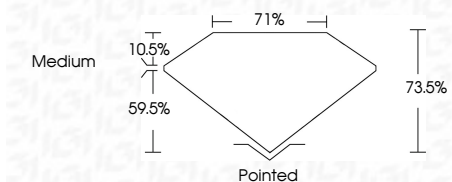

ELECTRONIC COPY

LG635492047
Report verification at igi.org

May 20, 2024
IGI Report Number **LG635492047**
Description **LABORATORY GROWN DIAMOND**
Shape and Cutting Style **PRINCESS CUT**
Measurements **7.48 X 7.25 X 5.33 MM**

GRADING RESULTS

Carat Weight **2.54 CARATS**
Color Grade **E**
Clarity Grade **VS 1**

ADDITIONAL GRADING INFORMATION

Polish **EXCELLENT**
Symmetry **EXCELLENT**
Fluorescence **NONE**
Inscription(s) **IGI LG635492047**
Comments: This Laboratory Grown Diamond was created by Chemical Vapor Deposition (CVD) growth process and may include post-growth treatment. Type IIa

IGI

May 20, 2024
IGI Report No. LG635492047
PRINCESS CUT
7.48 X 7.25 X 5.33 MM
2.54 CARATS
Color Grade **E**
Clarity Grade **VS 1**
Depth **73.5%**
Table **10.5%**
Girdle **Medium**
Culet **Pointed**
Polish **EXCELLENT**
Symmetry **EXCELLENT**
Fluorescence **NONE**
Inscription(s) **IGI LG635492047**

GRADING RESULTS

Carat Weight **2.54 CARATS**
Color Grade **E**
Clarity Grade **VS 1**

ADDITIONAL GRADING INFORMATION

Polish **EXCELLENT**
Symmetry **EXCELLENT**
Fluorescence **NONE**
Inscription(s) **IGI LG635492047**