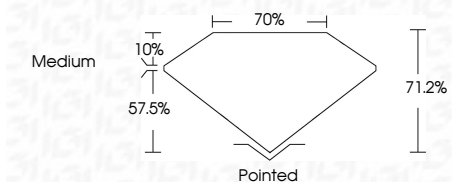

ELECTRONIC COPY

LG635492108
Report verification at igi.org

May 18, 2024
IGI Report Number **LG635492108**
Description **LABORATORY GROWN DIAMOND**
Shape and Cutting Style **PRINCESS CUT**
Measurements **7.44 X 7.32 X 5.21 MM**

GRADING RESULTS

Carat Weight **2.44 CARATS**
Color Grade **H**
Clarity Grade **VS 1**

ADDITIONAL GRADING INFORMATION

Polish **EXCELLENT**
Symmetry **EXCELLENT**
Fluorescence **NONE**

Inscription(s) **IGI LG635492108**

Comments: This Laboratory Grown Diamond was created by Chemical Vapor Deposition (CVD) growth process and may include post-growth treatment. Type IIa

IGI

May 18, 2024
IGI Report No. LG635492108
PRINCESS CUT
7.44 X 7.32 X 5.21 MM
Carat Weight **2.44 CARATS**
Color Grade **H**
Clarity Grade **VS 1**
Depth **71.2%**
Table **10%**
Girdle **Medium**
Culet **Pointed**
Polish **EXCELLENT**
Symmetry **EXCELLENT**
Fluorescence **NONE**
Inscription(s) **IGI LG635492108**