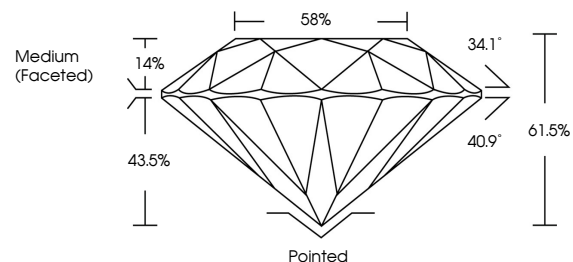

GRADING RESULTS

Carat Weight **2.58 CARATS**
Color Grade **F**
Clarity Grade **VS 1**
Cut Grade **IDEAL**

ADDITIONAL GRADING INFORMATION

Polish **EXCELLENT**
Symmetry **EXCELLENT**
Fluorescence **NONE**
Inscription(s) **IGI LG635492188**
Comments: This Laboratory Grown Diamond was created by Chemical Vapor Deposition (CVD) growth process and may include post-growth treatment. Type IIa

IGI

May 23, 2024
IGI Report No. LG635492188
ROUND BRILLIANT
8.76 - 8.81 X 5.40 MM
2.58 CARATS
Color Grade **F**
Clarity Grade **VS 1**
Cut Grade **IDEAL**
Depth **61.5%**
Table **58%**
Girdle **Medium (Faceted)**
Culet **Pointed**
Polish **EXCELLENT**
Symmetry **EXCELLENT**
Fluorescence **NONE**
Inscription(s) **IGI LG635492188**
Comments: This Laboratory Grown Diamond was created by Chemical Vapor Deposition (CVD) growth process and may include post-growth treatment. Type IIa

May 23, 2024
IGI Report Number **LG635492188**
Description **LABORATORY GROWN DIAMOND**
Shape and Cutting Style **ROUND BRILLIANT**
Measurements **8.76 - 8.81 X 5.40 MM**

GRADING RESULTS

Carat Weight **2.58 CARATS**
Color Grade **F**
Clarity Grade **VS 1**
Cut Grade **IDEAL**

PROPORTIONS

CLARITY CHARACTERISTICS

KEY TO SYMBOLS

Red symbols indicate internal characteristics.
Green symbols indicate external characteristics.

COLOR

D E F G H I J Faint Very Light Light

CLARITY

IF	VS ¹⁻²	VS ¹⁻²	SI ¹⁻²	I ¹⁻³
Internally Flawless	Very Very Slightly Included	Very Slightly Included	Slightly Included	Included