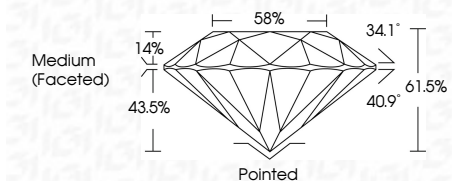

ELECTRONIC COPY

LG635492188
Report verification at igi.org

May 23, 2024
IGI Report Number **LG635492188**
Description **LABORATORY GROWN DIAMOND**
Shape and Cutting Style **ROUND BRILLIANT**
Measurements **8.76 - 8.81 X 5.40 MM**

GRADING RESULTS

Carat Weight **2.58 CARATS**
Color Grade **F**
Clarity Grade **VS 1**
Cut Grade **IDEAL**

ADDITIONAL GRADING INFORMATION

Polish **EXCELLENT**
Symmetry **EXCELLENT**
Fluorescence **NONE**
Inscription(s) **IGI LG635492188**
Comments: This Laboratory Grown Diamond was created by Chemical Vapor Deposition (CVD) growth process and may include post-growth treatment. Type IIa

IGI

May 23, 2024
IGI Report No. LG635492188
ROUND BRILLIANT
8.76 - 8.81 X 5.40 MM
2.58 CARATS
Color Grade **F**
Clarity Grade **VS 1**
Cut Grade **IDEAL**
Depth **61.5%**
Table **58%**
Girdle **Medium (Faceted)**
Culet **Pointed**
Polish **EXCELLENT**
Symmetry **EXCELLENT**
Fluorescence **NONE**
Inscription(s) **IGI LG635492188**
Comments: This Laboratory Grown Diamond was created by Chemical Vapor Deposition (CVD) growth process and may include post-growth treatment. Type IIa

May 23, 2024
IGI Report Number **LG635492188**
Description **LABORATORY GROWN DIAMOND**
Shape and Cutting Style **ROUND BRILLIANT**
Measurements **8.76 - 8.81 X 5.40 MM**

GRADING RESULTS

Carat Weight **2.58 CARATS**
Color Grade **F**
Clarity Grade **VS 1**
Cut Grade **IDEAL**