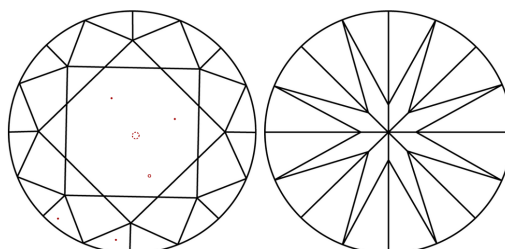

PROPORTIONS

CLARITY CHARACTERISTICS

KEY TO SYMBOLS

Red symbols indicate internal characteristics.
Green symbols indicate external characteristics.

COLOR

D E F G H I J Faint Very Light Light

CLARITY

IF	VS ¹⁻²	VS ¹⁻²	SI ¹⁻²	I ¹⁻³
Internally Flawless	Very Very Slightly Included	Very Slightly Included	Slightly Included	Included