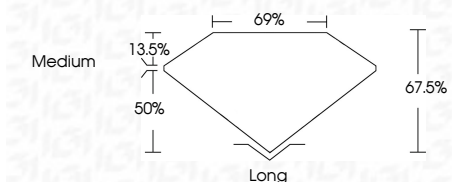

ELECTRONIC COPY

LG635492233
Report verification at igi.org

May 23, 2024
IGI Report Number **LG635492233**
Description **LABORATORY GROWN DIAMOND**
Shape and Cutting Style **EMERALD CUT**
Measurements **8.41 X 6.16 X 4.16 MM**

GRADING RESULTS

Carat Weight **2.08 CARATS**
Color Grade **G**
Clarity Grade **VS 2**

ADDITIONAL GRADING INFORMATION

Polish **EXCELLENT**
Symmetry **EXCELLENT**
Fluorescence **NONE**

Inscription(s) **IGI LG635492233**

Comments: This Laboratory Grown Diamond was created by Chemical Vapor Deposition (CVD) growth process and may include post-growth treatment. Type IIa

IGI

May 23, 2024
IGI Report No. LG635492233
EMERALD CUT
8.41 X 6.16 X 4.16 MM
2.08 CARATS
Color Grade **G**
Clarity Grade **VS 2**
Depth **50.0%**
Table **13.5%**
Girdle **Medium**
Culet **Long**
Polish **EXCELLENT**
Symmetry **EXCELLENT**
Fluorescence **NONE**
Inscription(s) **IGI LG635492233**