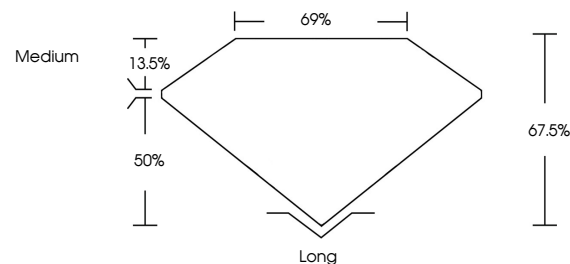

PROPORTIONS