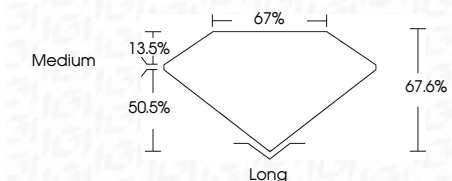

ELECTRONIC COPY

LG635492325
Report verification at igi.org

May 23, 2024
IGI Report Number **LG635492325**
Description **LABORATORY GROWN DIAMOND**
Shape and Cutting Style **EMERALD CUT**
Measurements **8.65 X 6.01 X 4.06 MM**

GRADING RESULTS

Carat Weight **2.05 CARATS**
Color Grade **E**
Clarity Grade **VS 1**

ADDITIONAL GRADING INFORMATION

Polish **EXCELLENT**
Symmetry **EXCELLENT**
Fluorescence **NONE**

Inscription(s) **IGI LG635492325**

Comments: This Laboratory Grown Diamond was created by Chemical Vapor Deposition (CVD) growth process and may include post-growth treatment. Type IIa

IGI

May 23, 2024
IGI Report No. LG635492325
EMERALD CUT
2.05 CARATS **E**
Carat Weight **2.05**
Color Grade **E**
Clarity Grade **VS 1**
Depth **50.5%**
Table **13.5%**
Girdle **Medium**
Culet **Long**
Polish **EXCELLENT**
Symmetry **EXCELLENT**
Fluorescence **NONE**
Inscription(s) **IGI LG635492325**