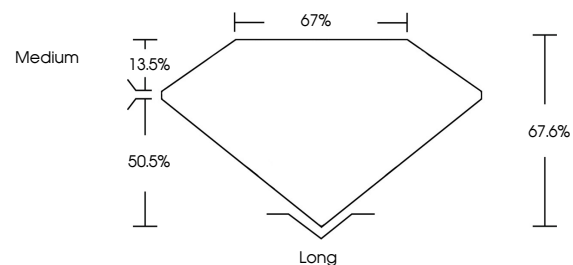

PROPORTIONS