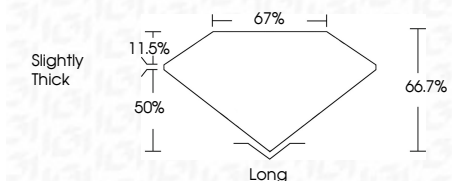

ELECTRONIC COPY

LG635495982
Report verification at igi.org

May 20, 2024
IGI Report Number **LG635495982**
Description **LABORATORY GROWN DIAMOND**
Shape and Cutting Style **EMERALD CUT**
Measurements **8.27 X 5.91 X 3.94 MM**

GRADING RESULTS
Carat Weight **1.96 CARAT**
Color Grade **D**
Clarity Grade **VS 1**

ADDITIONAL GRADING INFORMATION
Polish **EXCELLENT**
Symmetry **EXCELLENT**
Fluorescence **NONE**
Inscription(s) **IGI LG635495982**
Comments: This Laboratory Grown Diamond was created by Chemical Vapor Deposition (CVD) growth process and may include post-growth treatment. Type IIa

May 20, 2024
IGI Report No. LG635495982
EMERALD CUT
8.27 X 5.91 X 3.94 MM
Carat Weight **1.96 CARAT**
Color Grade **D**
Clarity Grade **VS 1**
Depth **66.7%**
Table **67%**
Girdle **Slightly Thick**
Culet **Long**
Polish **EXCELLENT**
Symmetry **EXCELLENT**
Fluorescence **NONE**
Inscription(s) **IGI LG635495982**
Comments: This Laboratory Grown Diamond was created by Chemical Vapor Deposition (CVD) growth process and may include post-growth treatment. Type IIa

LABORATORY GROWN DIAMOND REPORT

May 20, 2024
IGI Report Number **LG635495982**
Description **LABORATORY GROWN DIAMOND**
Shape and Cutting Style **EMERALD CUT**
Measurements **8.27 X 5.91 X 3.94 MM**

GRADING RESULTS
Carat Weight **1.96 CARAT**
Color Grade **D**
Clarity Grade **VS 1**