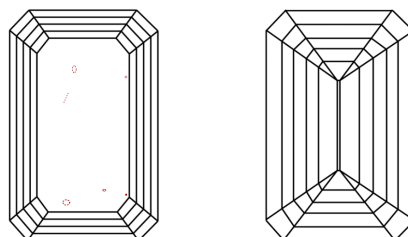

May 20, 2024
IGI Report No. LG635495982
EMERALD CUT
8.27 X 5.91 X 3.94 MM
Carat Weight **1.96 CARAT**
Color Grade **D**
Clarity Grade **VS 1**
Depth **66.7%**
Table **67%**
Girdle **Slightly Thick**
Culet **Long**
Polish **EXCELLENT**
Symmetry **EXCELLENT**
Fluorescence **NONE**
Inscription(s) **IGI LG635495982**
Comments: This Laboratory Grown Diamond was created by Chemical Vapor Deposition (CVD) growth process and may include post-growth treatment. Type IIa

LABORATORY GROWN DIAMOND REPORT

May 20, 2024
IGI Report Number **LG635495982**
Description **LABORATORY GROWN DIAMOND**
Shape and Cutting Style **EMERALD CUT**
Measurements **8.27 X 5.91 X 3.94 MM**

GRADING RESULTS
Carat Weight **1.96 CARAT**
Color Grade **D**
Clarity Grade **VS 1**

PROPORTIONS

CLARITY CHARACTERISTICS

KEY TO SYMBOLS

Red symbols indicate internal characteristics.
Green symbols indicate external characteristics.

Sample Image Used

COLOR

D E F G H I J Faint Very Light Light