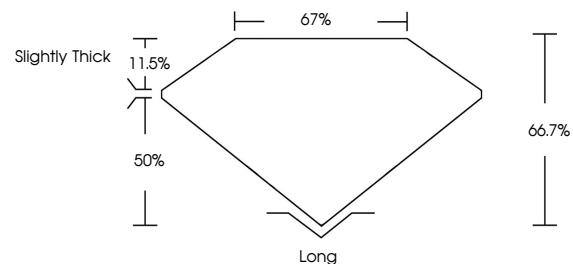

May 20, 2024
IGI Report No. LG635495982
EMERALD CUT
8.27 X 5.91 X 3.94 MM
Carat Weight **1.96 CARAT**
Color Grade **D**
Clarity Grade **VS 1**
Depth **66.7%**
Table **67%**
Girdle **Slightly Thick**
Culet **Long**
Polish **EXCELLENT**
Symmetry **EXCELLENT**
Fluorescence **NONE**
Inscription(s) **IGI LG635495982**
Comments: This Laboratory Grown Diamond was created by Chemical Vapor Deposition (CVD) growth process and may include post-growth treatment. Type IIa

LABORATORY GROWN DIAMOND REPORT

May 20, 2024
IGI Report Number **LG635495982**
Description **LABORATORY GROWN DIAMOND**
Shape and Cutting Style **EMERALD CUT**
Measurements **8.27 X 5.91 X 3.94 MM**

GRADING RESULTS
Carat Weight **1.96 CARAT**
Color Grade **D**
Clarity Grade **VS 1**

PROPORTIONS

CLARITY CHARACTERISTICS

KEY TO SYMBOLS

Red symbols indicate internal characteristics.
Green symbols indicate external characteristics.

Sample Image Used

COLOR

D E F G H I J Faint Very Light Light