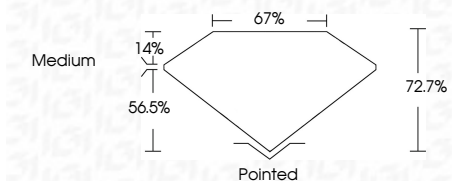

ELECTRONIC COPY

LG635496625
Report verification at igi.org

May 21, 2024
IGI Report Number **LG635496625**
Description **LABORATORY GROWN DIAMOND**
Shape and Cutting Style **PRINCESS CUT**
Measurements **6.88 X 6.71 X 4.88 MM**

GRADING RESULTS

Carat Weight **1.95 CARAT**
Color Grade **F**
Clarity Grade **SI 1**

ADDITIONAL GRADING INFORMATION

Polish **EXCELLENT**
Symmetry **EXCELLENT**
Fluorescence **NONE**
Inscription(s) **IGI LG635496625**

Comments: This Laboratory Grown Diamond was created by Chemical Vapor Deposition (CVD) growth process and may include post-growth treatment. Type IIa

IGI

May 21, 2024
IGI Report No. **LG635496625**
PRINCESS CUT
6.88 X 6.71 X 4.88 MM
Carat Weight **1.95 CARAT**
Color Grade **F**
Clarity Grade **SI 1**
Depth **56.5%**
Table **14%**
Girdle **67%**
Medium
Culet **Pointed**
Polish **EXCELLENT**
Symmetry **EXCELLENT**
Fluorescence **NONE**
Inscription(s) **IGI LG635496625**