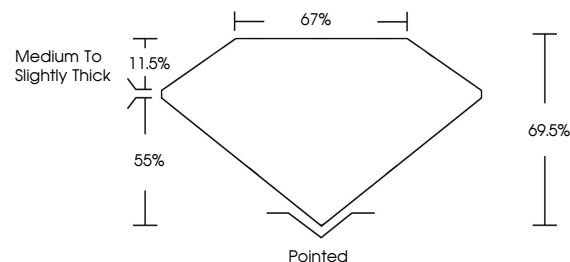

PROPORTIONS