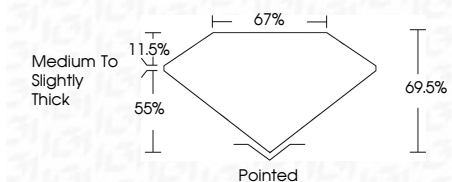

ELECTRONIC COPY

LG635496706
Report verification at igi.org

May 21, 2024
IGI Report Number **LG635496706**
Description **LABORATORY GROWN DIAMOND**
Shape and Cutting Style **PRINCESS CUT**
Measurements **7.08 X 6.95 X 4.83 MM**

GRADING RESULTS
Carat Weight **2.02 CARATS**
Color Grade **F**
Clarity Grade **VS 1**

ADDITIONAL GRADING INFORMATION
Polish **EXCELLENT**
Symmetry **EXCELLENT**
Fluorescence **NONE**
Inscription(s) **IGI LG635496706**
Comments: This Laboratory Grown Diamond was created by Chemical Vapor Deposition (CVD) growth process and may include post-growth treatment. Type IIa

May 21, 2024
IGI Report No. **LG635496706**
PRINCESS CUT
2.02 CARATS
Carat Weight **F**
Color Grade **VS 1**
Clarity Grade **69.5%**
Depth **67%**
Table **Medium to Slightly Thick**
Girdle **Pointed**
Culet **EXCELLENT**
Polish **EXCELLENT**
Symmetry **NONE**
Fluorescence **NONE**
Inscription(s) **IGI LG635496706**

GRADING RESULTS
Carat Weight **2.02 CARATS**
Color Grade **F**
Clarity Grade **VS 1**

ADDITIONAL GRADING INFORMATION
Polish **EXCELLENT**
Symmetry **EXCELLENT**
Fluorescence **NONE**
Inscription(s) **IGI LG635496706**