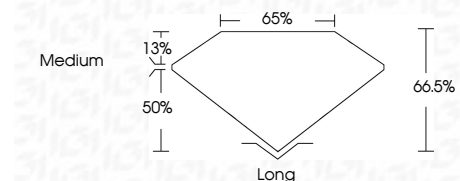

ELECTRONIC COPY

LG635496989
Report verification at igi.org

May 22, 2024
IGI Report Number **LG635496989**
Description **LABORATORY GROWN DIAMOND**
Shape and Cutting Style **EMERALD CUT**
Measurements **8.63 X 6.03 X 4.01 MM**

GRADING RESULTS
Carat Weight **2.07 CARATS**
Color Grade **D**
Clarity Grade **VS 1**

ADDITIONAL GRADING INFORMATION
Polish **EXCELLENT**
Symmetry **EXCELLENT**
Fluorescence **NONE**
Inscription(s) **IGI LG635496989**
Comments: This Laboratory Grown Diamond was created by Chemical Vapor Deposition (CVD) growth process and may include post-growth treatment. Type IIa

May 22, 2024
IGI Report No. LG635496989
EMERALD CUT
8.63 X 6.03 X 4.01 MM
Carat Weight **2.07 CARATS**
Color Grade **D**
Clarity Grade **VS 1**
Depth **66.5%**
Table **50%**
Girdle **Medium**
Culet **Long**
Polish **EXCELLENT**
Symmetry **EXCELLENT**
Fluorescence **NONE**
Inscription(s) **IGI LG635496989**
Comments: This Laboratory Grown Diamond was created by Chemical Vapor Deposition (CVD) growth process and may include post-growth treatment. Type IIa

LABORATORY GROWN DIAMOND REPORT

May 22, 2024
IGI Report Number **LG635496989**
Description **LABORATORY GROWN DIAMOND**
Shape and Cutting Style **EMERALD CUT**
Measurements **8.63 X 6.03 X 4.01 MM**

GRADING RESULTS
Carat Weight **2.07 CARATS**
Color Grade **D**
Clarity Grade **VS 1**