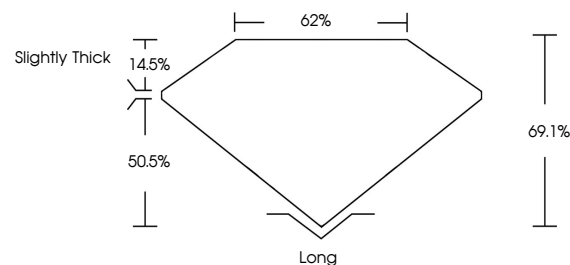

PROPORTIONS