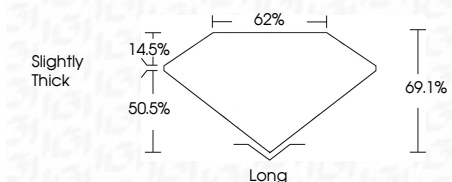

ELECTRONIC COPY

LG635497149
Report verification at igi.org

May 24, 2024
IGI Report Number **LG635497149**
Description **LABORATORY GROWN DIAMOND**
Shape and Cutting Style **EMERALD CUT**
Measurements **8.08 X 6.01 X 4.15 MM**

GRADING RESULTS

Carat Weight **1.97 CARAT**
Color Grade **F**
Clarity Grade **VVS 2**

ADDITIONAL GRADING INFORMATION

Polish **EXCELLENT**
Symmetry **EXCELLENT**
Fluorescence **NONE**

Inscription(s) **IGI LG635497149**

Comments: This Laboratory Grown Diamond was created by Chemical Vapor Deposition (CVD) growth process and may include post-growth treatment. Type IIa

IGI

May 24, 2024
IGI Report No. **LG635497149**
EMERALD CUT
8.08 X 6.01 X 4.15 MM
Carat Weight **1.97 CARAT**
Color Grade **F**
Clarity Grade **VVS 2**
Depth **50.5%**
Table **14.5%**
Girdle **Slightly Thick**
Culet **Long**
Polish **EXCELLENT**
Symmetry **EXCELLENT**
Fluorescence **NONE**
Inscription(s) **IGI LG635497149**