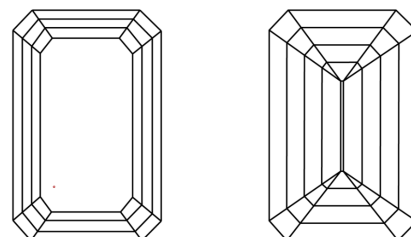

CLARITY CHARACTERISTICS

KEY TO SYMBOLS

Red symbols indicate internal characteristics.
Green symbols indicate external characteristics.

COLOR

D E F G H I J Faint Very Light Light

CLARITY

IF	VS¹⁻²	VS¹⁻²	SI¹⁻²	I¹⁻³
Internally Flawless	Very Very Slightly Included	Very Slightly Included	Slightly Included	Included