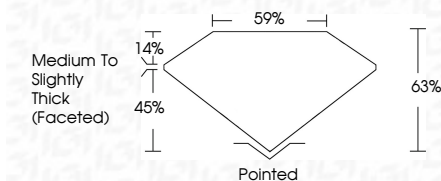

ELECTRONIC COPY

LG635497785
Report verification at igi.org

May 24, 2024
IGI Report Number **LG635497785**
Description **LABORATORY GROWN DIAMOND**
Shape and Cutting Style **OVAL BRILLIANT**
Measurements **10.42 X 7.59 X 4.78 MM**

GRADING RESULTS
Carat Weight **2.36 CARATS**
Color Grade **G**
Clarity Grade **VS 2**

ADDITIONAL GRADING INFORMATION
Polish **EXCELLENT**
Symmetry **EXCELLENT**
Fluorescence **NONE**
Inscription(s) **IGI LG635497785**
Comments: This Laboratory Grown Diamond was created by Chemical Vapor Deposition (CVD) growth process and may include post-growth treatment. Type IIa

May 24, 2024
IGI Report No **LG635497785**
OVAL BRILLIANT
10.42 X 7.59 X 4.78 MM
Carat Weight **2.36 CARATS**
Color Grade **G**
Clarity Grade **VS 2**
Depth **63%**
Table **14%**
Girdle **Medium to Slightly Thick (Faceted)**
Culet **Pointed**
Polish **EXCELLENT**
Symmetry **EXCELLENT**
Fluorescence **NONE**
Inscription(s) **IGI LG635497785**

GRADING RESULTS
Carat Weight **2.36 CARATS**
Color Grade **G**
Clarity Grade **VS 2**

ADDITIONAL GRADING INFORMATION
Polish **EXCELLENT**
Symmetry **EXCELLENT**
Fluorescence **NONE**
Inscription(s) **IGI LG635497785**