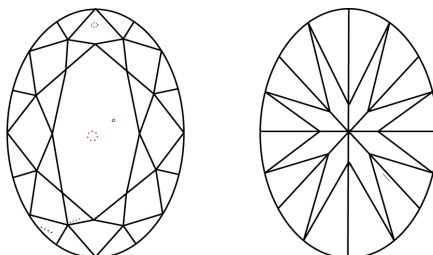

CLARITY CHARACTERISTICS

KEY TO SYMBOLS

Red symbols indicate internal characteristics.
Green symbols indicate external characteristics.

COLOR

D E F G H I J Faint Very Light Light

CLARITY

IF	VS¹⁻²	VS¹⁻²	SI¹⁻²	I¹⁻³
Internally Flawless	Very Very Slightly Included	Very Slightly Included	Slightly Included	Included