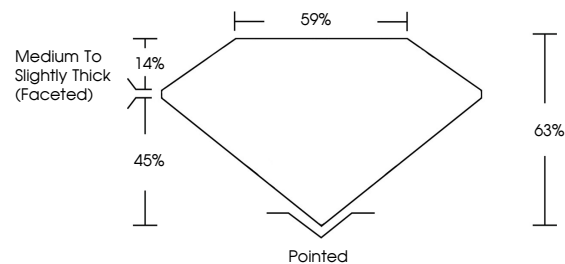

PROPORTIONS