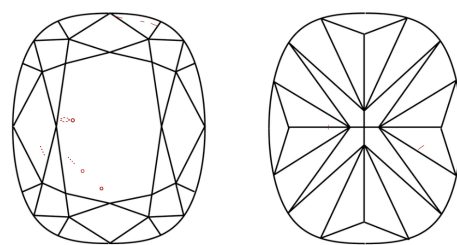

CLARITY CHARACTERISTICS

KEY TO SYMBOLS
Red symbols indicate internal characteristics.
Green symbols indicate external characteristics.

COLOR

D E F G H I J Faint Very Light Light

CLARITY

IF	VS¹⁻²	VS¹⁻²	SI¹⁻²	I¹⁻³
Internally Flawless	Very Very Slightly Included	Very Slightly Included	Slightly Included	Included