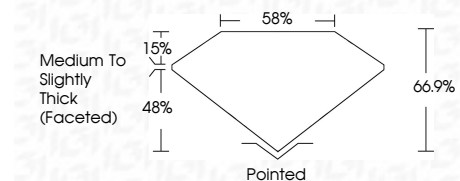

ELECTRONIC COPY

LG635498056
Report verification at igi.org

May 22, 2024
IGI Report Number **LG635498056**
Description **LABORATORY GROWN DIAMOND**
Shape and Cutting Style **CUSHION BRILLIANT**
Measurements **8.84 X 6.44 X 4.31 MM**

GRADING RESULTS
Carat Weight **1.97 CARAT**
Color Grade **E**
Clarity Grade **SI 1**

ADDITIONAL GRADING INFORMATION
Polish **EXCELLENT**
Symmetry **EXCELLENT**
Fluorescence **NONE**
Inscription(s) **IGI LG635498056**
Comments: This Laboratory Grown Diamond was created by Chemical Vapor Deposition (CVD) growth process and may include post-growth treatment. Type IIa

May 22, 2024
IGI Report No. LG635498056
CUSHION BRILLIANT
8.84 X 6.44 X 4.31 MM
Carat Weight **1.97 CARAT**
Color Grade **E**
Clarity Grade **SI 1**
Depth **48%**
Table **15%**
Girdle **Medium to Slightly Thick (Faceted)**
Culet **Pointed**
Polish **EXCELLENT**
Symmetry **EXCELLENT**
Fluorescence **NONE**
Inscription(s) **IGI LG635498056**
Comments: This Laboratory Grown Diamond was created by Chemical Vapor Deposition (CVD) growth process and may include post-growth treatment. Type IIa

LABORATORY GROWN DIAMOND REPORT

May 22, 2024
IGI Report Number **LG635498056**
Description **LABORATORY GROWN DIAMOND**
Shape and Cutting Style **CUSHION BRILLIANT**
Measurements **8.84 X 6.44 X 4.31 MM**