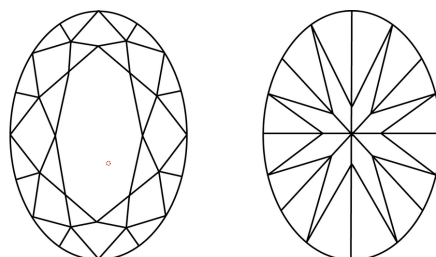

May 25, 2024
IGI Report No LG635498093
OVAL BRILLIANT
10.46 X 6.98 X 4.29 MM
Carat Weight **1.99 CARAT**
Color Grade **F**
Clarity Grade **VVS 2**
Depth **61.6%**
Table **62%**
Girdle **Medium to Slightly Thick (Faceted)**
Culet **Pointed**
Polish **EXCELLENT**
Symmetry **EXCELLENT**
Fluorescence **NONE**
Inscription(s) **IGI LG635498093**
Comments: This Laboratory Grown Diamond was created by Chemical Vapor Deposition (CVD) growth process and may include post-growth treatment. Type IIa

May 25, 2024
IGI Report Number **LG635498093**
Description **LABORATORY GROWN DIAMOND**
Shape and Cutting Style **OVAL BRILLIANT**
Measurements **10.46 X 6.98 X 4.29 MM**

GRADING RESULTS
Carat Weight **1.99 CARAT**
Color Grade **F**
Clarity Grade **VVS 2**

PROPORTIONS

CLARITY CHARACTERISTICS

KEY TO SYMBOLS

Red symbols indicate internal characteristics.
Green symbols indicate external characteristics.

Sample Image Used

COLOR

D E F G H I J Faint Very Light Light