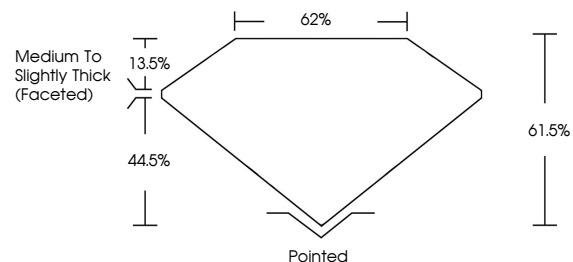

PROPORTIONS