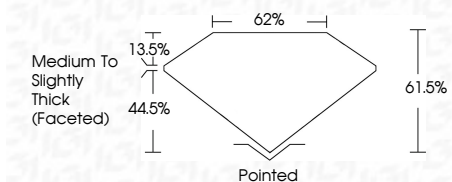

ELECTRONIC COPY

LG635498093
Report verification at igi.org

May 25, 2024
IGI Report Number **LG635498093**
Description **LABORATORY GROWN DIAMOND**
Shape and Cutting Style **OVAL BRILLIANT**
Measurements **10.46 X 6.98 X 4.29 MM**

GRADING RESULTS
Carat Weight **1.99 CARAT**
Color Grade **F**
Clarity Grade **VVS 2**

ADDITIONAL GRADING INFORMATION
Polish **EXCELLENT**
Symmetry **EXCELLENT**
Fluorescence **NONE**
Inscription(s) **IGI LG635498093**
Comments: This Laboratory Grown Diamond was created by Chemical Vapor Deposition (CVD) growth process and may include post-growth treatment. Type IIa

May 25, 2024
IGI Report No LG635498093
OVAL BRILLIANT
10.46 X 6.98 X 4.29 MM
Carat Weight **1.99 CARAT**
Color Grade **F**
Clarity Grade **VVS 2**
Depth **61.6%**
Table **62%**
Girdle **Medium to Slightly Thick (Faceted)**
Culet **Pointed**
Polish **EXCELLENT**
Symmetry **EXCELLENT**
Fluorescence **NONE**
Inscription(s) **IGI LG635498093**
Comments: This Laboratory Grown Diamond was created by Chemical Vapor Deposition (CVD) growth process and may include post-growth treatment. Type IIa

May 25, 2024
IGI Report Number **LG635498093**
Description **LABORATORY GROWN DIAMOND**
Shape and Cutting Style **OVAL BRILLIANT**
Measurements **10.46 X 6.98 X 4.29 MM**

GRADING RESULTS
Carat Weight **1.99 CARAT**
Color Grade **F**
Clarity Grade **VVS 2**