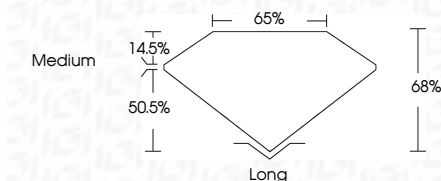

ELECTRONIC COPY

LG635498171
Report verification at igi.org

May 23, 2024
IGI Report Number **LG635498171**
Description **LABORATORY GROWN DIAMOND**
Shape and Cutting Style **EMERALD CUT**
Measurements **9.31 X 6.40 X 4.35 MM**

GRADING RESULTS

Carat Weight **2.54 CARATS**
Color Grade **G**
Clarity Grade **VS 2**

ADDITIONAL GRADING INFORMATION

Polish **EXCELLENT**
Symmetry **EXCELLENT**
Fluorescence **NONE**
Inscription(s) **IGI LG635498171**
Comments: This Laboratory Grown Diamond was created by Chemical Vapor Deposition (CVD) growth process and may include post-growth treatment. Type IIa

IGI

May 23, 2024
IGI Report No. LG635498171
EMERALD CUT
9.31 X 6.40 X 4.35 MM
Carat Weight **2.54 CARATS**
Color Grade **G**
Clarity Grade **VS 2**
Depth **68%**
Table **14.5%**
Girdle **50.5%**
Medium
Culet **Long**
Polish **EXCELLENT**
Symmetry **EXCELLENT**
Fluorescence **NONE**
Inscription(s) **IGI LG635498171**

GRADING RESULTS

Carat Weight **2.54 CARATS**
Color Grade **G**
Clarity Grade **VS 2**

ADDITIONAL GRADING INFORMATION

Polish **EXCELLENT**
Symmetry **EXCELLENT**
Fluorescence **NONE**
Inscription(s) **IGI LG635498171**