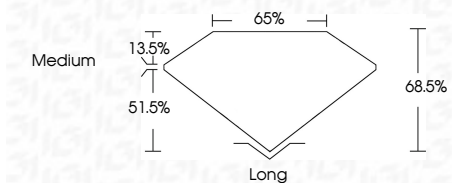

ELECTRONIC COPY

LG635499399
Report verification at igi.org

May 22, 2024
IGI Report Number **LG635499399**
Description **LABORATORY GROWN DIAMOND**
Shape and Cutting Style **EMERALD CUT**
Measurements **8.42 X 5.91 X 4.05 MM**

GRADING RESULTS

Carat Weight **1.96 CARAT**
Color Grade **G**
Clarity Grade **VS 2**

ADDITIONAL GRADING INFORMATION

Polish **EXCELLENT**
Symmetry **EXCELLENT**
Fluorescence **NONE**

Inscription(s) **IGI LG635499399**

Comments: This Laboratory Grown Diamond was created by Chemical Vapor Deposition (CVD) growth process and may include post-growth treatment. Type IIa

IGI

May 22, 2024
IGI Report No. LG635499399
EMERALD CUT
8.42 X 5.91 X 4.05 MM
Carat Weight **1.96 CARAT**
Color Grade **G**
Clarity Grade **VS 2**
Depth **68.5%**
Table **65%**
Girdle **Medium**
Culet **Long**
Polish **EXCELLENT**
Symmetry **EXCELLENT**
Fluorescence **NONE**
Inscription(s) **IGI LG635499399**