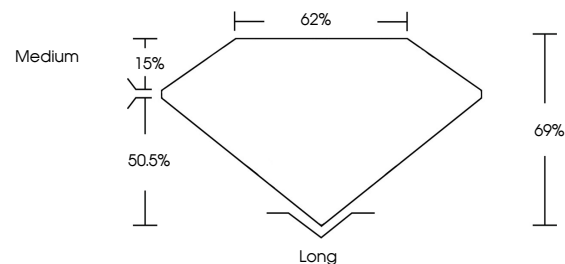

PROPORTIONS