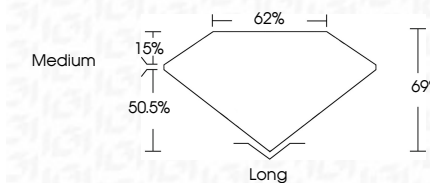

ELECTRONIC COPY

LG635499409
Report verification at igi.org

May 24, 2024
IGI Report Number **LG635499409**
Description **LABORATORY GROWN DIAMOND**
Shape and Cutting Style **EMERALD CUT**
Measurements **7.81 X 5.74 X 3.96 MM**

GRADING RESULTS

Carat Weight **1.74 CARAT**
Color Grade **D**
Clarity Grade **VS 1**

ADDITIONAL GRADING INFORMATION

Polish **EXCELLENT**
Symmetry **EXCELLENT**
Fluorescence **NONE**
Inscription(s) **IGI LG635499409**

Comments: This Laboratory Grown Diamond was created by Chemical Vapor Deposition (CVD) growth process and may include post-growth treatment. Type IIa

IGI

May 24, 2024
IGI Report No. **LG635499409**
EMERALD CUT
7.81 X 5.74 X 3.96 MM
Carat Weight **1.74 CARAT**
Color Grade **D**
Clarity Grade **VS 1**
Depth **69%**
Table **62%**
Girdle **Medium**
Culet **Long**
Polish **EXCELLENT**
Symmetry **EXCELLENT**
Fluorescence **NONE**
Inscription(s) **IGI LG635499409**