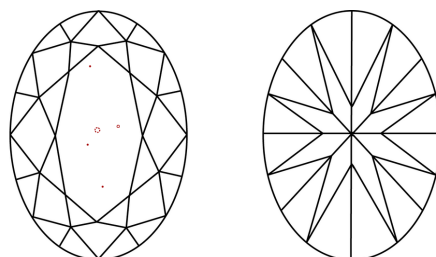

CLARITY CHARACTERISTICS

KEY TO SYMBOLS

Red symbols indicate internal characteristics.
Green symbols indicate external characteristics.