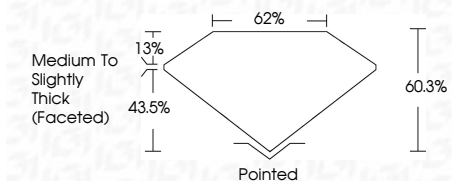

ELECTRONIC COPY

LG635499559
Report verification at igi.org

May 24, 2024
IGI Report Number **LG635499559**
Description **LABORATORY GROWN DIAMOND**
Shape and Cutting Style **OVAL BRILLIANT**
Measurements **11.88 X 8.08 X 4.87 MM**

GRADING RESULTS

Carat Weight **2.93 CARATS**
Color Grade **H**
Clarity Grade **VS 1**

ADDITIONAL GRADING INFORMATION

Polish **EXCELLENT**
Symmetry **EXCELLENT**
Fluorescence **NONE**

Inscription(s) **IGI LG635499559**

Comments: This Laboratory Grown Diamond was created by Chemical Vapor Deposition (CVD) growth process and may include post-growth treatment. Type IIa

IGI

May 24, 2024
IGI Report No LG635499559
OVAL BRILLIANT
11.88 X 8.08 X 4.87 MM
Carat Weight **2.93 CARATS**
Color Grade **H**
Clarity Grade **VS 1**
Depth **43.5%**
Table **60.3%**
Girdle **Medium to Slightly Thick (Faceted)**
Culet **Pointed**
Polish **EXCELLENT**
Symmetry **EXCELLENT**
Fluorescence **NONE**
Inscription(s) **IGI LG635499559**