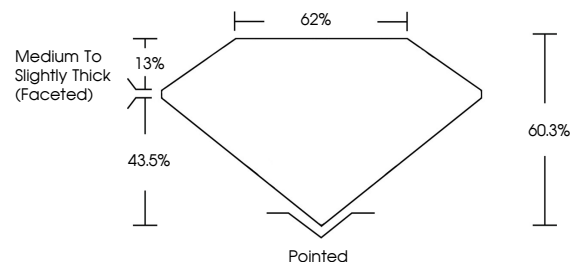

PROPORTIONS