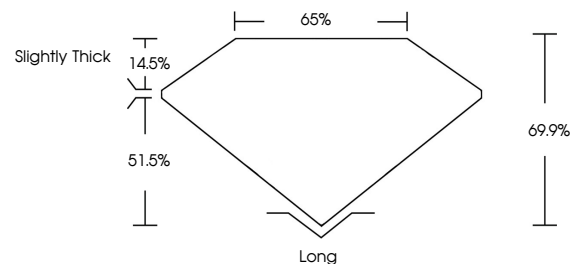

PROPORTIONS