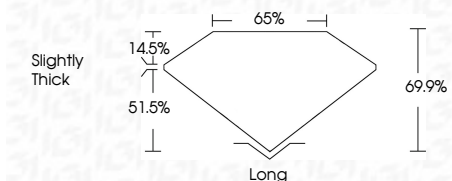

ELECTRONIC COPY

LG635499571
Report verification at igi.org

May 24, 2024
IGI Report Number **LG635499571**
Description **LABORATORY GROWN DIAMOND**
Shape and Cutting Style **EMERALD CUT**
Measurements **8.75 X 5.89 X 4.12 MM**

GRADING RESULTS

Carat Weight **2.12 CARATS**
Color Grade **E**
Clarity Grade **VS 1**

ADDITIONAL GRADING INFORMATION

Polish **EXCELLENT**
Symmetry **EXCELLENT**
Fluorescence **NONE**
Inscription(s) **IGI LG635499571**
Comments: This Laboratory Grown Diamond was created by Chemical Vapor Deposition (CVD) growth process and may include post-growth treatment. Type IIa

IGI

May 24, 2024
IGI Report No. LG635499571
EMERALD CUT
8.75 X 5.89 X 4.12 MM
Carat Weight **2.12 CARATS**
Color Grade **E**
Clarity Grade **VS 1**
Depth **69.9%**
Table **65%**
Girdle **Slightly Thick**
Culet **Long**
Polish **EXCELLENT**
Symmetry **EXCELLENT**
Fluorescence **NONE**
Inscription(s) **IGI LG635499571**

GRADING RESULTS

Carat Weight **2.12 CARATS**
Color Grade **E**
Clarity Grade **VS 1**

ADDITIONAL GRADING INFORMATION

Polish **EXCELLENT**
Symmetry **EXCELLENT**
Fluorescence **NONE**
Inscription(s) **IGI LG635499571**