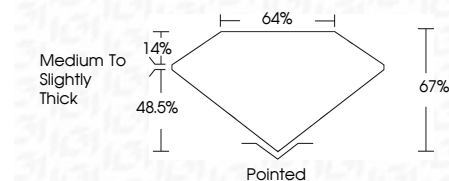

Measurements **13.30 X 8.87 X 5.94 MM**

GRADING RESULTS

Carat Weight **6.02 CARATS**
Color Grade **E**
Clarity Grade **VS 1**

ADDITIONAL GRADING INFORMATION

Polish **EXCELLENT**
Symmetry **EXCELLENT**
Fluorescence **NONE**
Inscription(s) **IGI LG636406418**
Comments: This Laboratory Grown Diamond was created by Chemical Vapor Deposition (CVD) growth process. Type IIa

IGI

May 29, 2024
IGI Report No **LG636406418**
CUT CORNERED RECT. MODIFIED BRILLIANT
13.30 X 8.87 X 5.94 MM
Carat Weight **6.02 CARATS**
Color Grade **E**
Clarity Grade **VS 1**
Depth **48.5%**
Table **14%**
Girdle **Medium to Slightly Thick**
Culet **Pointed**
Polish **EXCELLENT**
Symmetry **EXCELLENT**
Fluorescence **NONE**
Inscription(s) **IGI LG636406418**

Comments: This Laboratory Grown Diamond was created by Chemical Vapor Deposition (CVD) growth process. Type IIa

LABORATORY GROWN DIAMOND REPORT

May 29, 2024
IGI Report Number **LG636406418**
Description **LABORATORY GROWN DIAMOND**
Shape and Cutting Style **CUT CORNERED RECTANGULAR
MODIFIED BRILLIANT**
Measurements **13.30 X 8.87 X 5.94 MM**

GRADING RESULTS

Carat Weight **6.02 CARATS**
Color Grade **E**
Clarity Grade **VS 1**

ADDITIONAL GRADING INFORMATION

Polish **EXCELLENT**
Symmetry **EXCELLENT**
Fluorescence **NONE**
Inscription(s) **IGI LG636406418**