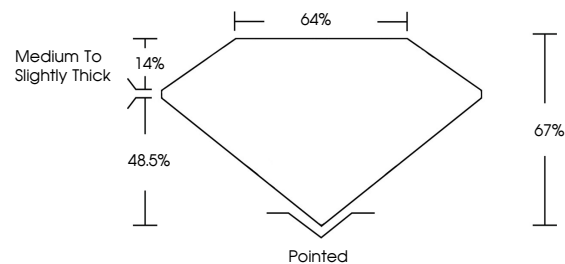

Measurements **13.30 X 8.87 X 5.94 MM**

GRADING RESULTS

Carat Weight **6.02 CARATS**
Color Grade **E**
Clarity Grade **VS 1**

ADDITIONAL GRADING INFORMATION

Polish **EXCELLENT**
Symmetry **EXCELLENT**
Fluorescence **NONE**
Inscription(s) **IGI LG636406418**
Comments: This Laboratory Grown Diamond was created by Chemical Vapor Deposition (CVD) growth process. Type IIa

IGI

May 29, 2024
IGI Report No **LG636406418**
CUT CORNERED RECT. MODIFIED BRILLIANT
13.30 X 8.87 X 5.94 MM
Carat Weight **6.02 CARATS**
Color Grade **E**
Clarity Grade **VS 1**
Depth **48.5%**
Table **14%**
Girdle **Medium to Slightly Thick**
Culet **Pointed**
Polish **EXCELLENT**
Symmetry **EXCELLENT**
Fluorescence **NONE**
Inscription(s) **IGI LG636406418**

GRADING RESULTS

Carat Weight **6.02 CARATS**
Color Grade **E**
Clarity Grade **VS 1**

ADDITIONAL GRADING INFORMATION

Polish **EXCELLENT**
Symmetry **EXCELLENT**
Fluorescence **NONE**
Inscription(s) **IGI LG636406418**

Comments: This Laboratory Grown Diamond was created by Chemical Vapor Deposition (CVD) growth process. Type IIa

PROPORTIONS

CLARITY CHARACTERISTICS

KEY TO SYMBOLS

Red symbols indicate internal characteristics.
Green symbols indicate external characteristics.