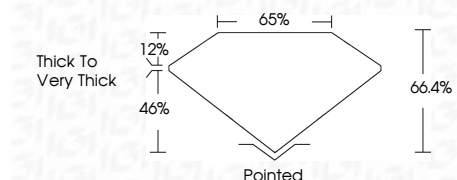

GRADING RESULTS

Carat Weight 1.73 CARAT
Color Grade FANCY VIVID PINK
Clarity Grade VVS 2

ADDITIONAL GRADING INFORMATION

Polish VERY GOOD
Symmetry VERY GOOD
Fluorescence SLIGHT
Inscription(s) LG636418526

Comments: This Laboratory Grown Diamond was created by Chemical Vapor Deposition (CVD) growth process.
Indications of post-growth treatment.

Secondary color: Brown

PROPORTIONS

CLARITY CHARACTERISTICS

KEY TO SYMBOLS

Red symbols indicate internal characteristics.
Green symbols indicate external characteristics.

Sample Image Used

COLOR

D E F G H I J Faint Very Light Light

CLARITY

IF VS 1-2 VS 1-2 SI 1-2 I 1-3
Internally Flawless Very Very Slightly Included Very Slightly Included Slightly Included Included

June 6, 2024
IGI Report Number LG636418526
Description LABORATORY GROWN DIAMOND
Shape and Cutting Style CUT CORNERED RECTANGULAR MODIFIED BRILLIANT
Measurements 8.21 X 5.77 X 3.83 MM
GRADING RESULTS
Carat Weight 1.73 CARAT
Color Grade FANCY VIVID PINK
Clarity Grade VVS 2