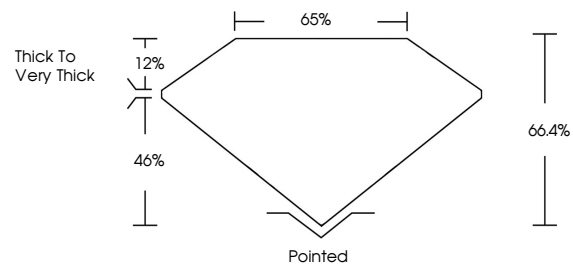

ELECTRONIC COPY

LG636418526
Report verification at igi.org

LABORATORY GROWN DIAMOND REPORT

June 6, 2024
IGI Report Number LG636418526
Description LABORATORY GROWN DIAMOND
Shape and Cutting Style CUT CORNERED RECTANGULAR MODIFIED BRILLIANT
Measurements 8.21 X 5.77 X 3.83 MM

GRADING RESULTS

Carat Weight 1.73 CARAT
Color Grade FANCY VIVID PINK
Clarity Grade VVS 2

ADDITIONAL GRADING INFORMATION

Polish VERY GOOD
Symmetry VERY GOOD
Fluorescence SLIGHT
Inscription(s) LG636418526

Comments: This Laboratory Grown Diamond was created by Chemical Vapor Deposition (CVD) growth process.
Indications of post-growth treatment.

Secondary color: Brown

PROPORTIONS

CLARITY CHARACTERISTICS

KEY TO SYMBOLS

Red symbols indicate internal characteristics.
Green symbols indicate external characteristics.

Sample Image Used

COLOR

D E F G H I J Faint Very Light Light

CLARITY

IF VS 1-2 VS 1-2 SI 1-2 I 1-3
Internally Flawless Very Very Slightly Included Very Slightly Included Slightly Included Included

June 6, 2024
IGI Report Number LG636418526
Description LABORATORY GROWN DIAMOND
Shape and Cutting Style CUT CORNERED RECTANGULAR MODIFIED BRILLIANT
Measurements 8.21 X 5.77 X 3.83 MM
GRADING RESULTS
Carat Weight 1.73 CARAT
Color Grade FANCY VIVID PINK
Clarity Grade VVS 2