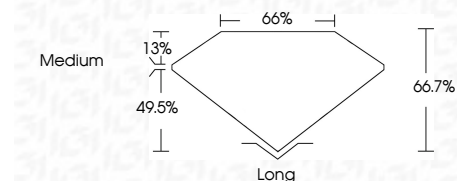

ELECTRONIC COPY

LG636419481
Report verification at igi.org

June 3, 2024
IGI Report Number **LG636419481**
Description **LABORATORY GROWN DIAMOND**
Shape and Cutting Style **EMERALD CUT**
Measurements **9.10 X 6.39 X 4.26 MM**

GRADING RESULTS
Carat Weight **2.46 CARATS**
Color Grade **E**
Clarity Grade **VS 1**

ADDITIONAL GRADING INFORMATION
Polish **EXCELLENT**
Symmetry **EXCELLENT**
Fluorescence **NONE**
Inscription(s) **IGI LG636419481**
Comments: This Laboratory Grown Diamond was created by Chemical Vapor Deposition (CVD) growth process. Type IIa

June 3, 2024
IGI Report No. **LG636419481**
EMERALD CUT
9.10 X 6.39 X 4.26 MM
2.46 CARATS
Color Grade **E**
Clarity Grade **VS 1**
Depth **66.7%**
Table **65%**
Girdle **Medium**
Culet **Long**
Polish **EXCELLENT**
Symmetry **EXCELLENT**
Fluorescence **NONE**
Inscription(s) **IGI LG636419481**
Comments: This Laboratory Grown Diamond was created by Chemical Vapor Deposition (CVD) growth process. Type IIa

LABORATORY GROWN DIAMOND REPORT

June 3, 2024
IGI Report Number **LG636419481**
Description **LABORATORY GROWN DIAMOND**
Shape and Cutting Style **EMERALD CUT**
Measurements **9.10 X 6.39 X 4.26 MM**

GRADING RESULTS
Carat Weight **2.46 CARATS**
Color Grade **E**
Clarity Grade **VS 1**