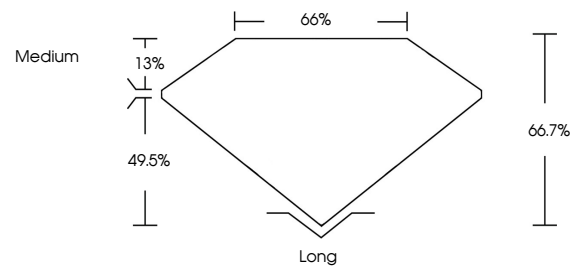

June 3, 2024
IGI Report No. **LG636419481**
EMERALD CUT
9.10 X 6.39 X 4.26 MM
2.46 CARATS
Color Grade **E**
Clarity Grade **VS 1**
Depth **66.7%**
Table **65%**
Girdle **Medium**
Culet **Long**
Polish **EXCELLENT**
Symmetry **EXCELLENT**
Fluorescence **NONE**
Inscription(s) **IGI LG636419481**
Comments: This Laboratory Grown Diamond was created by Chemical Vapor Deposition (CVD) growth process. Type IIa

LABORATORY GROWN DIAMOND REPORT

June 3, 2024
IGI Report Number **LG636419481**
Description **LABORATORY GROWN DIAMOND**
Shape and Cutting Style **EMERALD CUT**
Measurements **9.10 X 6.39 X 4.26 MM**

GRADING RESULTS
Carat Weight **2.46 CARATS**
Color Grade **E**
Clarity Grade **VS 1**

PROPORTIONS

CLARITY CHARACTERISTICS

KEY TO SYMBOLS

Red symbols indicate internal characteristics.
Green symbols indicate external characteristics.

Sample Image Used

COLOR

D E F G H I J Faint Very Light Light